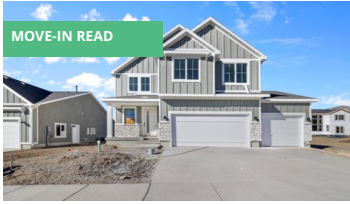

QUICK MOVE-INS VINEYARD - PROVIDENCE

www.visionaryhomes.com

\$559,990

Vineyard - Providence

MADISON

3 bedrooms
2.5 bathrooms
3 car garage
2,661 square foot

223 E 580 N

Providence, UT 84332

\$574,990

Vineyard - Providence

LYNDHURST

3 bedrooms
2 bathrooms
3 car garage
3,140 square foot

224 E 610 N

Providence, UT 84332

\$599,990

Vineyard - Providence

REDWOOD

3 bedrooms
2.5 bathrooms
3 car garage
3,161 square foot

263 E 580 N

Providence, UT 84332

\$554,990

Vineyard - Providence

MADISON

3 bedrooms
2.5 bathrooms
2 car garage
2,661 square foot