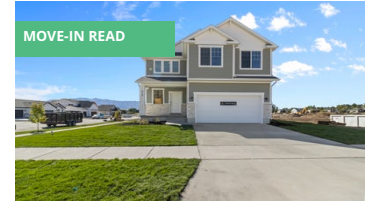

QUICK MOVE-INS VINEYARD - PROVIDENCE

www.visionaryhomes.com

\$559,990

Vineyard - Providence

MADISON

3 bedrooms
2.5 bathrooms
3 car garage
2,661 square foot

223 E 580 N

Providence, UT 84332

\$574,990

Vineyard - Providence

LYNDHURST

3 bedrooms
2 bathrooms
3 car garage
3,140 square foot

224 E 610 N

Providence, UT 84332

\$599,990

Vineyard - Providence

REDWOOD

3 bedrooms
2.5 bathrooms
3 car garage
3,161 square foot

263 E 580 N

Providence, UT 84332

\$554,990

Vineyard - Providence

MADISON

3 bedrooms
2.5 bathrooms
2 car garage
2,661 square foot

QUICK MOVE-INS VINEYARD - PROVIDENCE

www.visionaryhomes.com

Unit	Price	Address	Bed/Bath	Home Sq.Ft.	Garage	Floorplan	Lot Size	Est. Finish Date
409	559,990	223 E 580 N	3/2.5	2,661	3	Madison	0.13 Acres	Available
419	574,990	224 E 610 N	3/2	3,140	3	Lyndhurst	0.18 Acres	Available
405	599,990	263 E 580 N	3/2.5	3,161	3	Redwood	0.19 Acres	Available
423	554,990	629 N 275 E	3/2.5	2,661	2	Madison	0.15 Acres	-