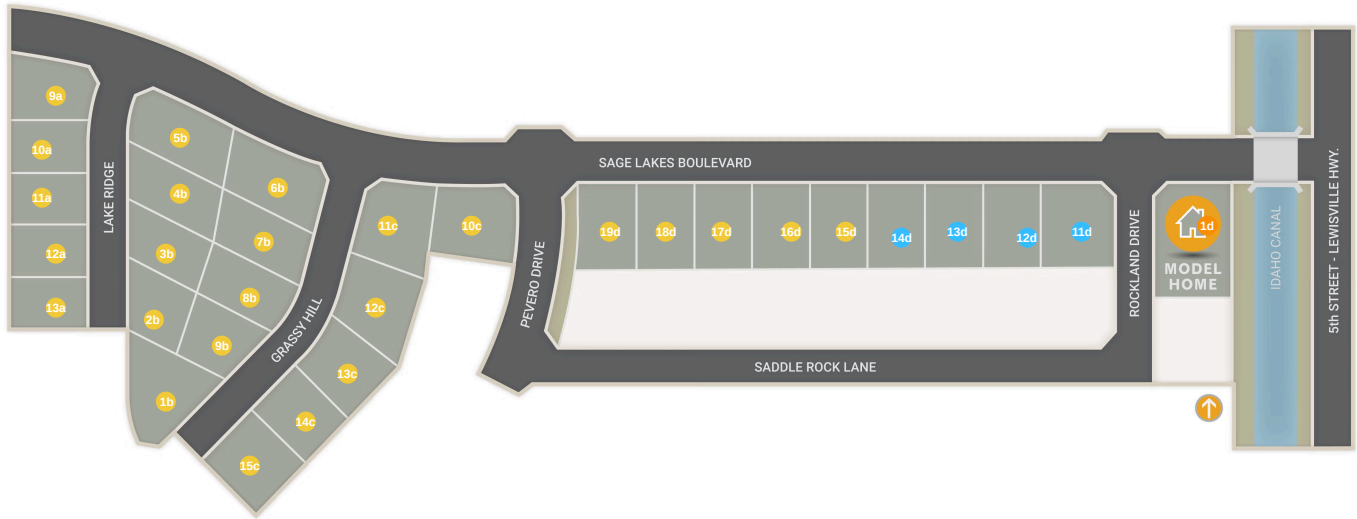

FAIRWAY ESTATES - IDAHO FALLS

www.visionaryhomes.com

- Available
- Quick Move-in
- Model Home
- Future Lot

*Visionary Homes reserves the right to change prices without notice. Approximate square footage and options shown in plan may not be included in base price.

FAIRWAY ESTATES - IDAHO FALLS

www.visionaryhomes.com

Lot #	Address	Lot Size	Status	Lot Premium
11d	440 Sage Lakes Boulevard	0.335 Acres	Spec For Sale	
12d	426 Sage Lakes Boulevard	0.265 Acres	Spec For Sale	
13d	414 Sage Lakes Boulevard	0.265 Acres	Spec For Sale	
14d	400 Sage Lakes Boulevard	0.265 Acres	Spec For Sale	
1b	None	0.36 Acres	Future Lot	
2b	None	0.236 Acres	Future Lot	
3b	None	0.248 Acres	Future Lot	
4b	None	0.289 Acres	Future Lot	
5b	None	0.345 Acres	Future Lot	
6b	None	0.342 Acres	Future Lot	
7b	None	0.28 Acres	Future Lot	

Lot #	Address	Lot Size	Status	Lot Premium
8b	None	0.266 Acres	Future Lot	
9a	None	0.276 Acres	Future Lot	
9b	None	0.247 Acres	Future Lot	
10a	None	0.221 Acres	Future Lot	
10c	None	0.335 Acres	Future Lot	
11a	None	0.22 Acres	Future Lot	
11c	None	0.339 Acres	Future Lot	
12a	None	0.22 Acres	Future Lot	
12c	None	0.337 Acres	Future Lot	
13a	None	0.22 Acres	Future Lot	
13c	None	0.288 Acres	Future Lot	

Lot #	Address	Lot Size	Status	Lot Premium
14c	None	0.262 Acres	Future Lot	
15c	None	0.303 Acres	Future Lot	
15d	None	0.265 Acres	Future Lot	
16d	None	0.265 Acres	Future Lot	
17d	None	0.265 Acres	Future Lot	
18d	None	0.265 Acres	Future Lot	
19d	None	0.27 Acres	Future Lot	
1d	None	0.383 Acres	Model Home	