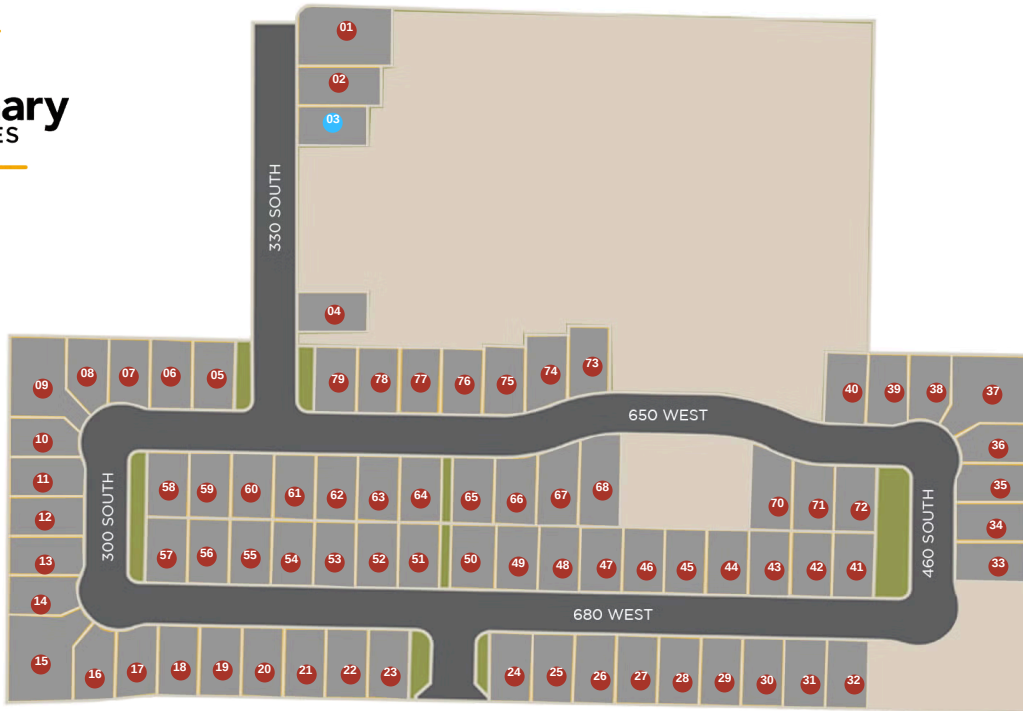

FENN FARMS - AMERICAN FORK

www.visionaryhomes.com

● Quick Move-in ● Sold

*Visionary Homes reserves the right to change prices without notice. Approximate square footage and options shown in plan may not be included in base price.

FENN FARMS - AMERICAN FORK

www.visionaryhomes.com

Lot #	Address	Lot Size	Status	Lot Premium
03	595 W 330 S	0.14 Acres	Spec For Sale	$5,000
01	579 W 330 S	0.28 Acres	Sold	$30,000
02	289 W 330 S	0.17 Acres	Sold	$10,000
04	629 W 330 S	0.14 Acres	Sold	$5,000
05	319 S 650 W	0.15 Acres	Sold	$8,000
06	311 S 650 W	0.15 Acres	Sold	$8,000
07	303 S 650 W	0.14 Acres	Sold	$8,000
08	301 S 650 W	0.14 Acres	Sold	$5,000
09	652 W 300 S	0.26 Acres	Sold	$25,000
10	654 W 300 S	0.13 Acres	Sold	
11	658 W 300 S	0.15 Acres	Sold	

*Visionary Homes reserves the right to change prices without notice. Approximate square footage and options shown in plan may not be included in base price.