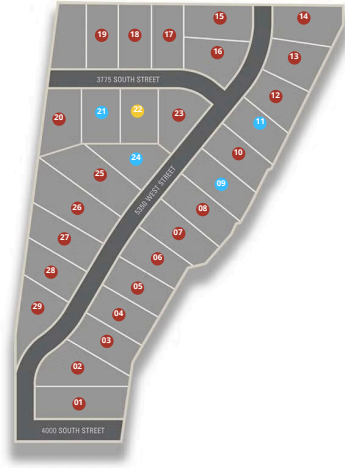

MORNING MEADOWS - HOOPER

www.visionaryhomes.com

● Quick Move-in ● Future Lot ● Sold

*Visionary Homes reserves the right to change prices without notice. Approximate square footage and options shown in plan may not be included in base price.