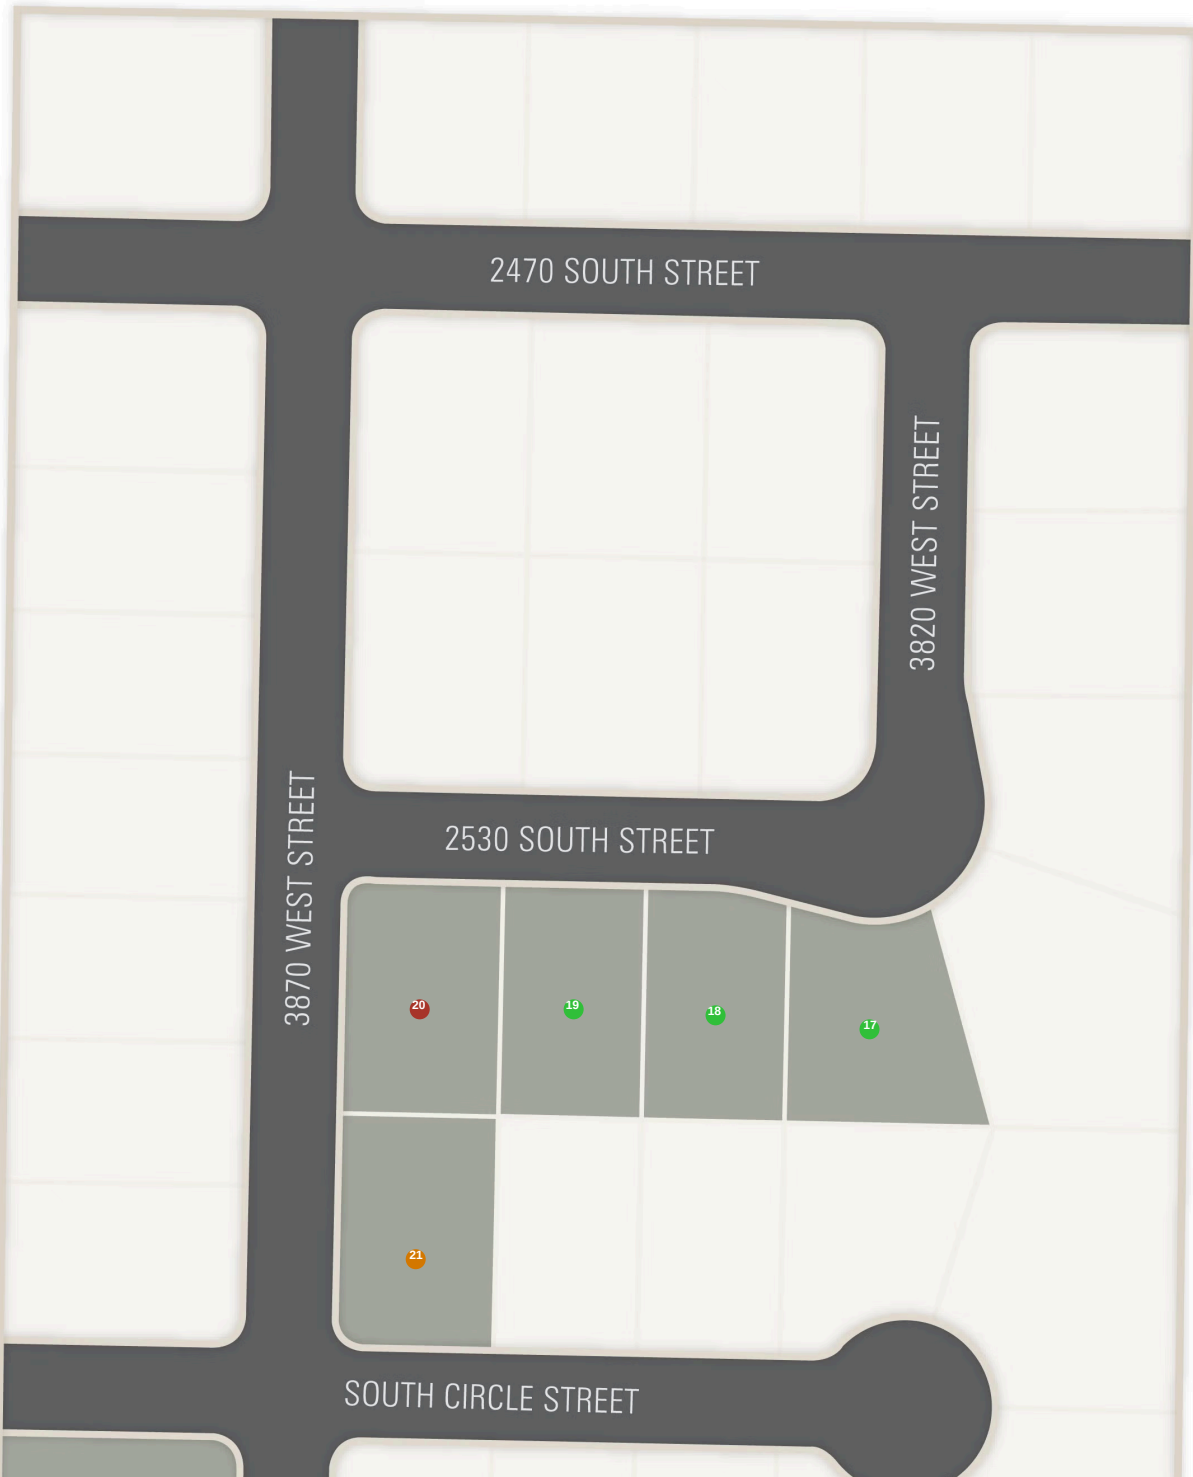

DIXIE HEIGHTS - HURRICANE

www.visionaryhomes.com

● Future QMI ● Available ● Quick Move-in ● Sold

DIXIE HEIGHTS - HURRICANE

www.visionaryhomes.com

Lot #	Address	Lot Size	Status	Lot Premium
21	3862 W 2570 S Circle		Future QMI	
31	2574 S 3870 W		Future QMI	
17	3825 W 2530 S		Lot Available	
18	3835 W 2530 S		Lot Available	
19	3849 W 2530 S		Lot Available	
20	3863 W 2530 S		Sold	