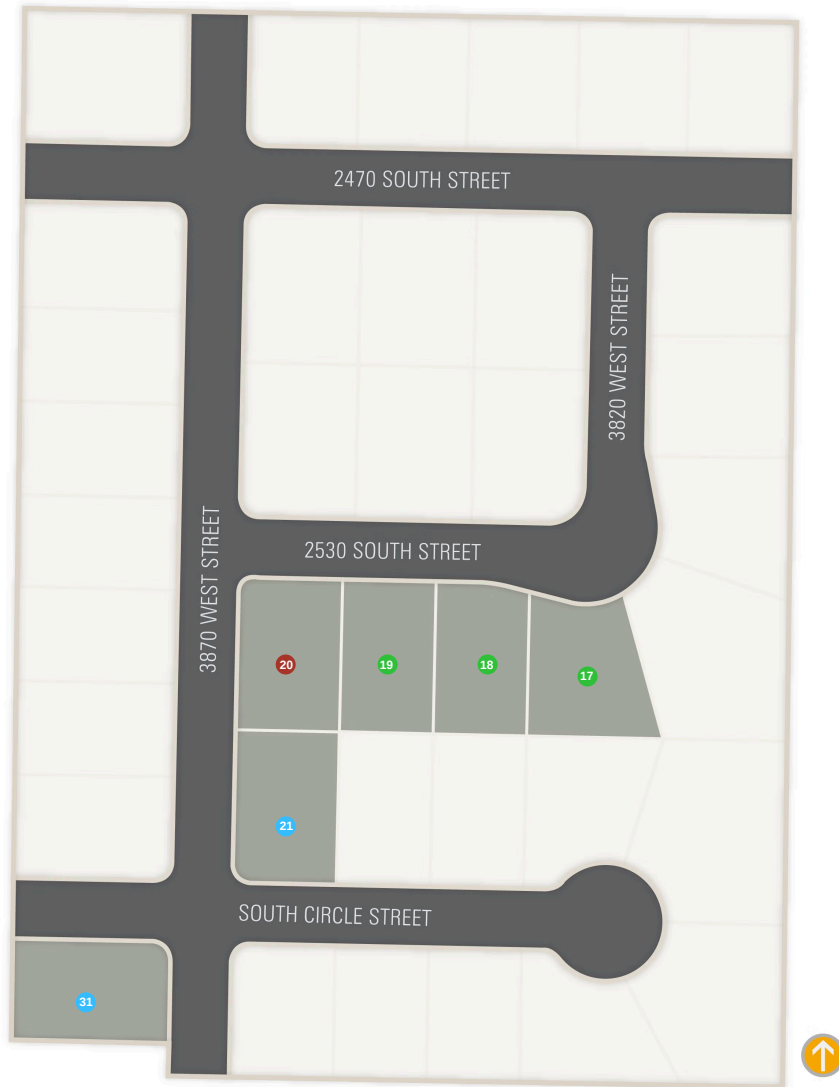

DIXIE HEIGHTS - HURRICANE

www.visionaryhomes.com

● Available ● Quick Move-in ● Sold

*Visionary Homes reserves the right to change prices without notice. Approximate square footage and options shown in plan may not be included in base price.

DIXIE HEIGHTS - HURRICANE

www.visionaryhomes.com

Lot #	Address	Lot Size	Status	Lot Premium
21	3862 W 2570 S Circle		Spec For Sale	
31	2574 S 3870 W		Spec For Sale	
17	3825 W 2530 S		Lot Available	
18	3835 W 2530 S		Lot Available	
19	3849 W 2530 S		Lot Available	
20	3863 W 2530 S		Sold	