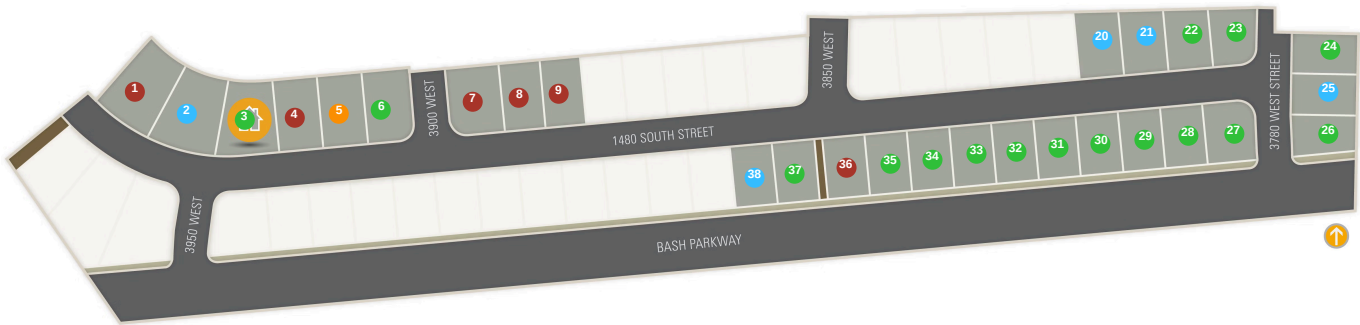

LEGACY AT SAND HOLLOW - HURRICANE

www.visionaryhomes.com

● Available ● Quick Move-in ● Model Home ● Sold

*Visionary Homes reserves the right to change prices without notice. Approximate square footage and options shown in plan may not be included in base price.

LEGACY AT SAND HOLLOW - HURRICANE

www.visionaryhomes.com

Lot #	Address	Lot Size	Status	Lot Premium
2	4042 W 1440 S	0.23 Acres	Spec For Sale	
5	Legacy at Sand Hollow Model Home	0.16 Acres	Model Home	
20	3808 W 1440 S	0.15 Acres	Spec For Sale	
21	3796 S 1440 W	0.14 Acres	Spec For Sale	
25	1441 S 3770 W	0.13 Acres	Spec For Sale	
38	3883 W 1440 S		Spec For Sale	
3	4038 W 1440 S	0.2 Acres	Lot Available	
6	3966 W 1440 S	0.17 Acres	Lot Available	
22	3784 W 1440 S	0.13 Acres	Lot Available	
23	3772 W 1440 S	0.13 Acres	Lot Available	
24	1433 S 3770 W	0.13 Acres	Lot Available	

*Visionary Homes reserves the right to change prices without notice. Approximate square footage and options shown in plan may not be included in base price.