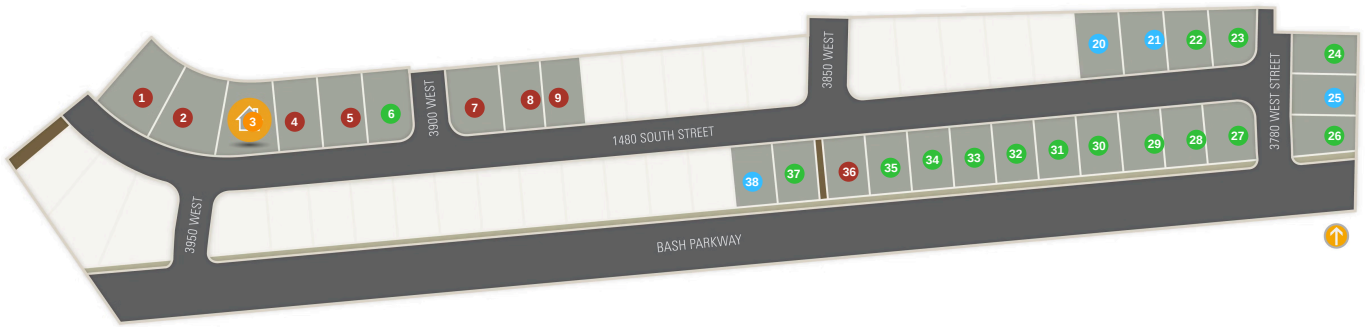

LEGACY AT SAND HOLLOW - HURRICANE

www.visionaryhomes.com

● Available ● Quick Move-in ● Model Home ● Sold

*Visionary Homes reserves the right to change prices without notice. Approximate square footage and options shown in plan may not be included in base price.

LEGACY AT SAND HOLLOW - HURRICANE

www.visionaryhomes.com

Lot #	Address	Lot Size	Status	Lot Premium
3	Legacy at Sand Hollow Model	0.2 Acres	Model Home	
20	3808 W 1440 S	0.15 Acres	Spec For Sale	
21	3796 S 1440 W	0.14 Acres	Spec For Sale	
25	1441 S 3770 W	0.13 Acres	Spec For Sale	
38	3883 W 1440 S		Spec For Sale	
6	3966 W 1440 S	0.17 Acres	Lot Available	
22	3784 W 1440 S	0.13 Acres	Lot Available	
23	3772 W 1440 S	0.13 Acres	Lot Available	
24	1433 S 3770 W	0.13 Acres	Lot Available	
26	1443 S 3770 W	0.13 Acres	Lot Available	
27	3771 W 1440S	0.15 Acres	Lot Available	

*Visionary Homes reserves the right to change prices without notice. Approximate square footage and options shown in plan may not be included in base price.