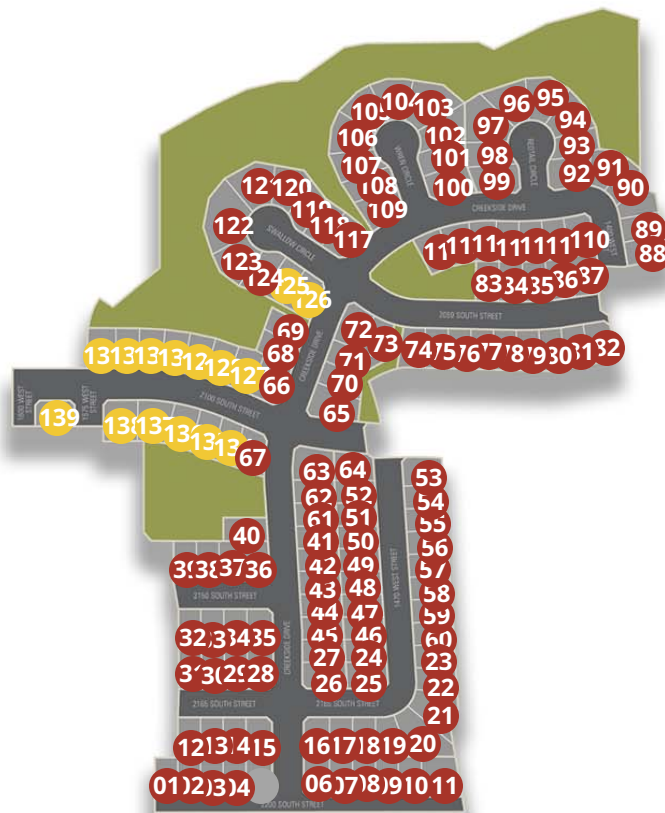

Model Home
 Future Lot
 Sold

MEADOWBROOK

4352720277

Lot #	Address	Lot Size	Status	Details
100	1475 West Creekside Drive	0.11 Acres	Sold	
139	1590 West 2100 South	0.1 Acres	Lot Unavailable	
138	1576 West 2100 South	0.12 Acres	Lot Unavailable	
137	1558 W 2100 S	0.12 Acres	Lot Unavailable	
136	1546 W 2100 S	0.11 Acres	Lot Unavailable	
135	1536 W 2100 S	0.1 Acres	Lot Unavailable	
134	1528 W 2100 S	0.1 Acres	Lot Unavailable	
133	1579 W 2100 S	0.11 Acres	Lot Unavailable	
132	1573 W 2100 S	0.09 Acres	Lot Unavailable	
131	1559 W 2100 S	0.09 Acres	Lot Unavailable	

*Visionary Homes reserves the right to change prices without notice. Approximate square footage and options shown in plan may not be included in base price.

MEADOWBROOK

4352720277

Lot #	Address	Lot Size	Status	Details
130	1553 W 2100 S	0.09 Acres	Lot Unavailable	
129	1547 W 2100 S	0.129 Acres	Lot Unavailable	
128	1537 W 2100 S	0.09 Acres	Lot Unavailable	
127	1531 W 2100 S	0.09 Acres	Lot Unavailable	
109	1491 West Creekside Drive	0.12 Acres	Sold	
108	2011 Wren Circle	0.11 Acres	Sold	
107	2005 Wren Circle	0.12 Acres	Sold	
106	1997 Wren Circle	0.13 Acres	Sold	
105	1987 Wren Cir	0.13 Acres	Sold	
104	1984 Wren Circle	0.12 Acres	Sold	
103	1992 Wren Circle	0.15 Acres	Sold	

*Visionary Homes reserves the right to change prices without notice. Approximate square footage and options shown in plan may not be included in base price.

MEADOWBROOK

4352720277

Lot #	Address	Lot Size	Status	Details
102	2002 Wren Circle	0.11 Acres	Sold	
101	2010 Wren Circle	0.1 Acres	Sold	
126	1522 Swallow Circle	0.11 Acres	Lot Unavailable	
125	1526 Swallow Circle	0.09 Acres	Lot Unavailable	
124	1530 Swallow Circle	0.09 Acres	Sold	
123	1534 Swallow Circle	0.13 Acres	Sold	
122	1538 Swallow Circle	0.22 Acres	Sold	
121	1537 Swallow Circle	0.15 Acres	Sold	
120	1533 Swallow Circle	0.13 Acres	Sold	
119	1529 Swallow Circle	0.09 Acres	Sold	
118	1525 Swallow Circle	0.09 Acres	Sold	