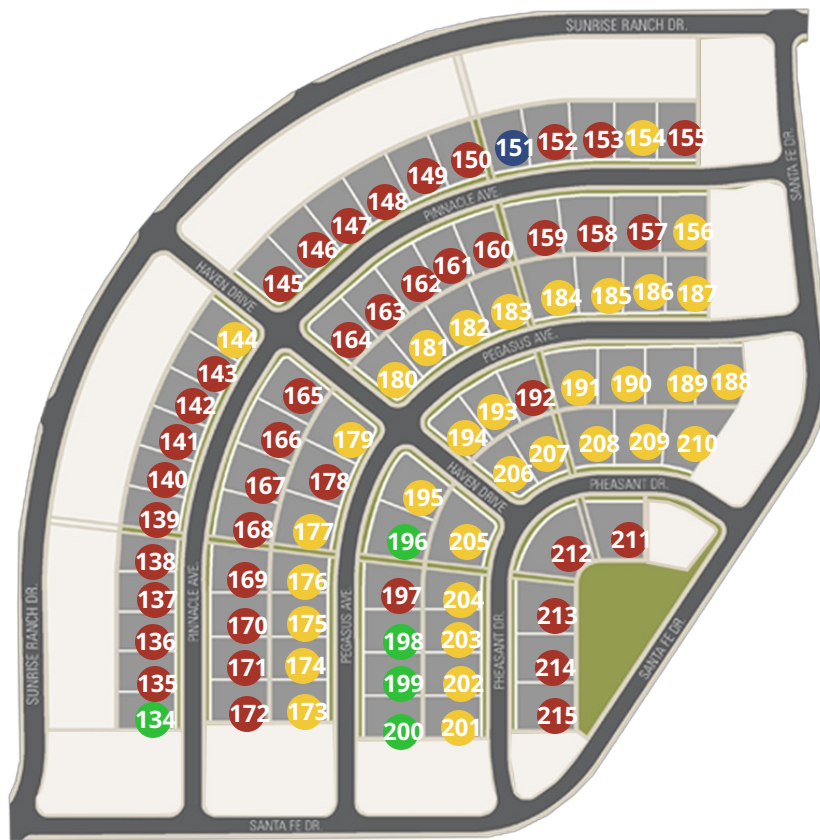

# SUNRISE RANCH

801-978-5749

Lot #	Address	Lot Size	Status	Details
151	2152 W Pinnacle Ave	0.2 Acres	Spec For Sale	<a href="#">View this home »</a>
200	156 N Pegasus Ave	0.2 Acres	Lot Available	
199	184 N Pegasus Ave	0.2 Acres	Lot Available	
198	212 N Pegasus Ave	0.2 Acres	Lot Available	
197	240 N Pegasus Ave	0.2 Acres	Sold	
196	268 N Pegasus Ave	0.24 Acres	Lot Available	
195	288 N Pegasus Ave	0.24 Acres	Lot Unavailable	
194	2269 W Pegasus Ave	0.2 Acres	Lot Unavailable	
193	2237 W Pegasus Ave	0.2 Acres	Lot Unavailable	
192	2161 W Pegasus Ave	0.2 Acres	Sold	
191	2125 W Pegasus Ave	0.23 Acres	Lot Unavailable	

# SUNRISE RANCH

801-978-5749

Lot #	Address	Lot Size	Status	Details
190	2089 W Pegasus Ave	0.23 Acres	Lot Unavailable	
189	2047 W Pegasus Ave	0.23 Acres	Lot Unavailable	
188	2021 W Pegasus Ave	0.23 Acres	Lot Unavailable	
187	2036 W Pegasus Ave	0.21 Acres	Lot Unavailable	
186	2068 W Pegasus Ave	0.21 Acres	Lot Unavailable	
185	2104 W Pegasus Ave	0.21 Acres	Lot Unavailable	
184	2136 W Pegasus Ave	0.24 Acres	Lot Unavailable	
183	2166 W Pegasus Ave	0.21 Acres	Lot Unavailable	
182	2232 W Pegasus Ave	0.21 Acres	Lot Unavailable	
181	2254 W Pegasus Ave	0.21 Acres	Lot Unavailable	
180	2302 W Pegasus Ave	0.22 Acres	Lot Unavailable	

# SUNRISE RANCH

801-978-5749

Lot #	Address	Lot Size	Status	Details
172	144 North Pinnacle Ave	0.21 Acres	Sold	
171	166 North Pinnacle Ave	0.21 Acres	Sold	
170	188 North Pinnacle Ave	0.22 Acres	Sold	
169	210 North Pinnacle Ave,	0.22 Acres	Sold	
168	232 North Pinnacle Ave	0.21 Acres	Sold	
167	254 North Pinnacle Ave	0.21 Acres	Sold	
166	276 North Pinnacle Ave	0.21 Acres	Sold	
165	292 North Pinnacle Ave	0.24 Acres	Sold	
164	2319 West Pinnacle Ave	0.22 Acres	Sold	
163	2361 West Pinnacle Ave	0.2 Acres	Sold	
162	2243 West Pinnacle Ave	0.2 Acres	Sold	