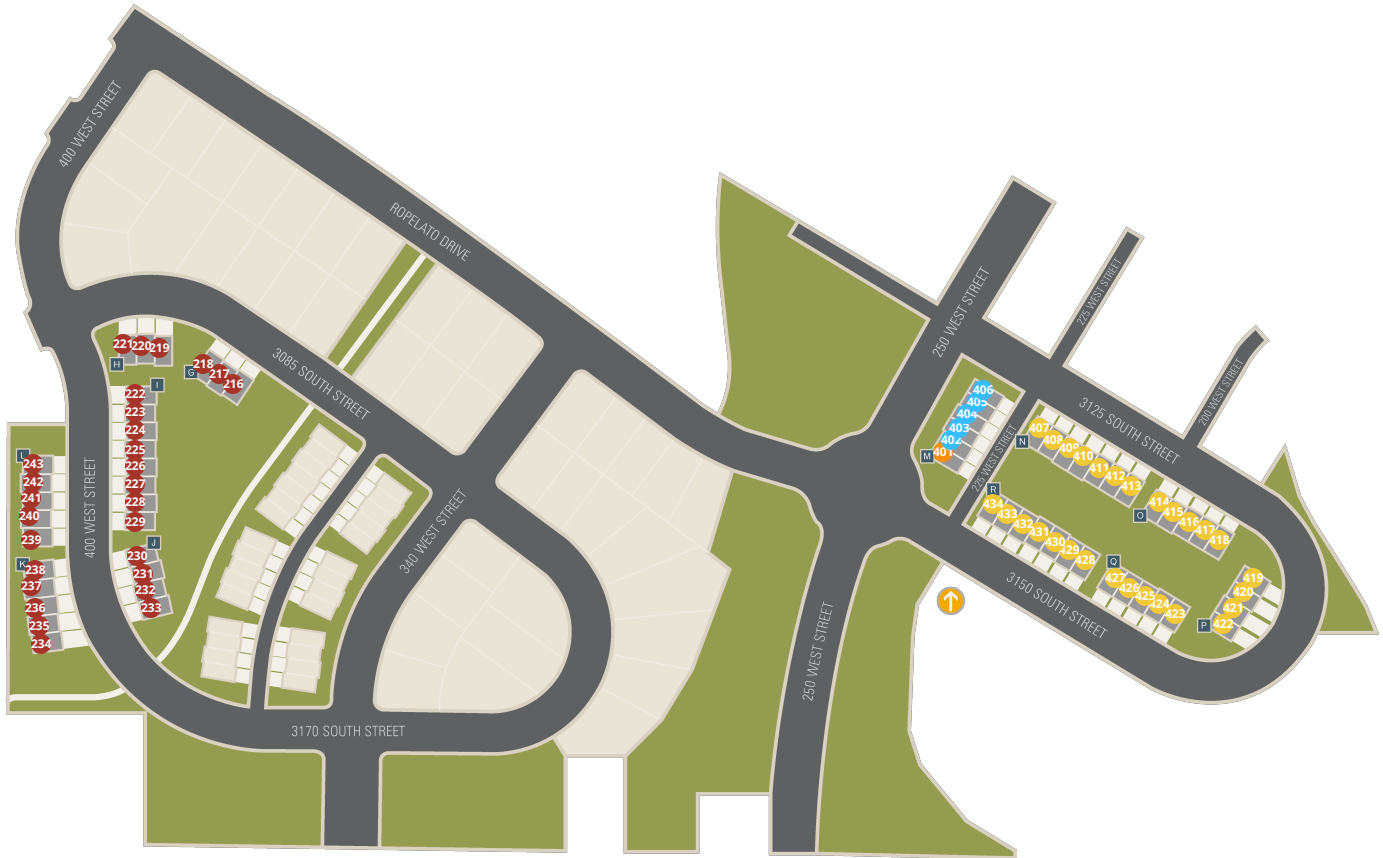

RIDGELINE PARK - NIBLEY (TOWNHOMES)

www.visionaryhomes.com

● Quick Move-in ● Model Home ● Future Lot ● Sold

*Visionary Homes reserves the right to change prices without notice. Approximate square footage and options shown in plan may not be included in base price.

RIDGELINE PARK - NIBLEY (TOWNHOMES)

www.visionaryhomes.com

Lot #	Address	Lot Size	Status	Lot Premium
401	Ridgeline Park Model TownHome		Model Home	
402	3143 South 250 West		Spec For Sale	
403	3141 South 250 West		Spec For Sale	
404	3137 South 250 West		Spec For Sale	
405	3131 South 250 West		Spec For Sale	
406	3127 South 250 West		Spec For Sale	
407			Future Lot	
408			Future Lot	
409			Future Lot	
410			Future Lot	
411			Future Lot	

Lot #	Address	Lot Size	Status	Lot Premium
412			Future Lot	
413			Future Lot	
414			Future Lot	
415			Future Lot	
416			Future Lot	
417			Future Lot	
418			Future Lot	
419			Future Lot	
420			Future Lot	
421			Future Lot	
422			Future Lot	