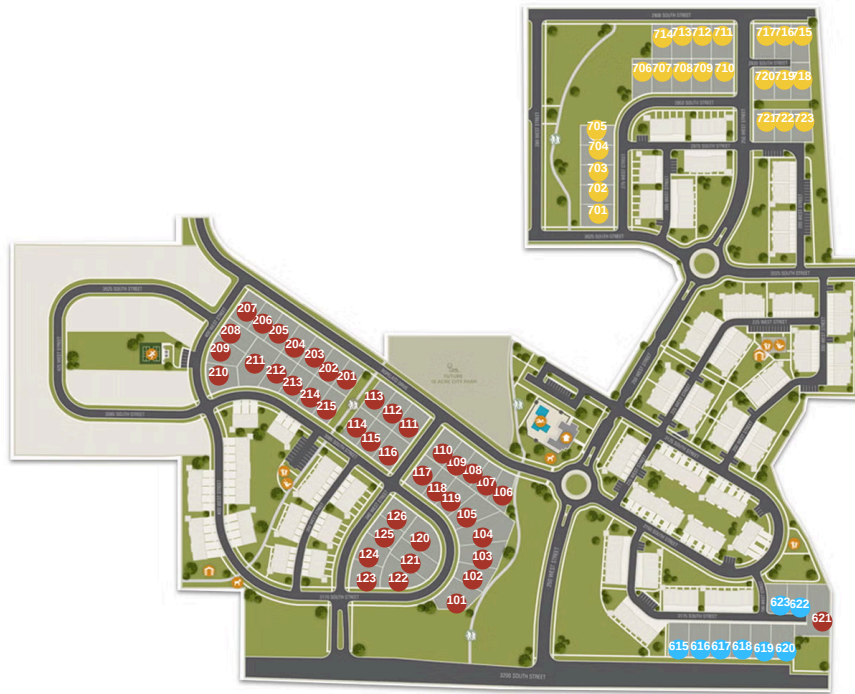

RIDGELINE PARK - NIBLEY

www.visionaryhomes.com

● Quick Move-in ● Future Lot ● Sold

-  CLUBHOUSE
-  POOL
-  SPORT COURT
-  PLAYGROUND
-  SWING SET
-  PAVILION
-  DOG STATION
-  WALKING/RUNNING TRAIL
-  CLEAR CREEK TRAILS
-  CITY CENTER TRAILS
-  SIDEWALK/DRIVEWAY

Lot #	Address	Lot Size	Status	Lot Premium
615	194 West 3175 South	0.14 Acres	Spec For Sale	\$2,500
622	169 West 3175 South	0.13 Acres	Spec For Sale	
623	173 West 3175 South	0.12 Acres	Spec For Sale	
616	190 W 3175 S	0.14 Acres	Lot Available	
617	186 W 3175 S	0.14 Acres	Lot Available	
618	182 W 3175 S	0.14 Acres	Lot Available	
619	178 W 3175 S	0.14 Acres	Lot Available	
620	174 W 3175 S	0.16 Acres	Lot Available	\$3,000
701	3023 S 277 W	0.15 Acres	Future Lot	
702	3009 S 277 W	0.14 Acres	Future Lot	
703	2997 S 277 W	0.14 Acres	Future Lot	

Lot #	Address	Lot Size	Status	Lot Premium
114	355 W 3085 S	0.13 Acres	Sold	\$1,000
115	349 W 3085 S	0.13 Acres	Sold	\$1,000
116	341 W 3085 S	0.15 Acres	Sold	
117	337 W 3085 S	0.15 Acres	Sold	
118	323 W 3085 S	0.11 Acres	Sold	
119	315 W 3085 S	0.15 Acres	Sold	
120	319 West 3085 S	0.2 Acres	Sold	
121	325 W. 3170 S	0.19 Acres	Sold	
122	329 W 3170 S	0.19 Acres	Sold	
123	335 W. 3170 S	0.16 Acres	Sold	
124	340 W 3124 S	0.16 Acres	Sold	

Lot #	Address	Lot Size	Status	Lot Premium
210	3070 S 400 W	0.16 Acres	Sold	
211	391 W 3085 S	0.26 Acres	Sold	
212	385 W 3085 S	0.15 Acres	Sold	
213	377 W 3085 S	0.14 Acres	Sold	
214	371 W 3085 S	0.14 Acres	Sold	
215	359 W 3085 S	0.14 Acres	Sold	
621	168 W 3175 S	0.28 Acres	Sold	\$5,000