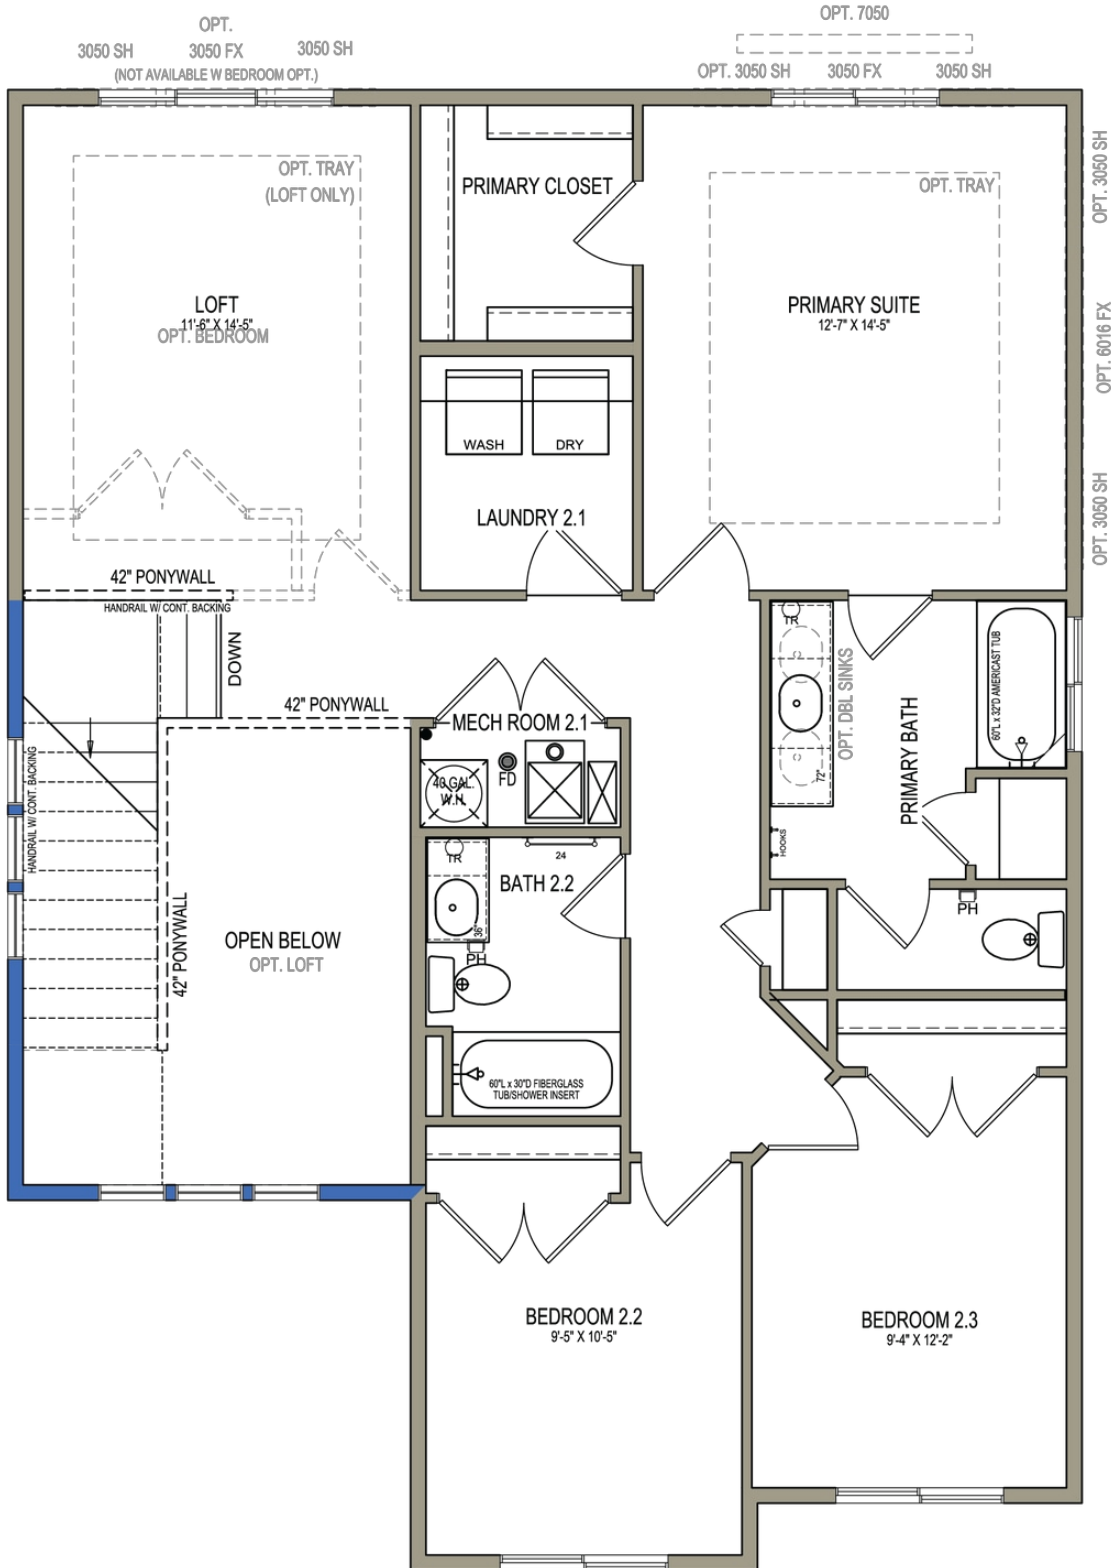

www.visionaryhomes.com

Sale Price

\$559,900

 1823 Sq.Ft.

 4 Bedrooms

 2 Car Garage

MAIN LEVEL - SLAB ON GRADE

*Visionary Homes reserves the right to change prices without notice. Approximate square footage and options shown in plan may not be included in base price.

UPPER LEVEL

*Visionary Homes reserves the right to change prices without notice. Approximate square footage and options shown in plan may not be included in base price.