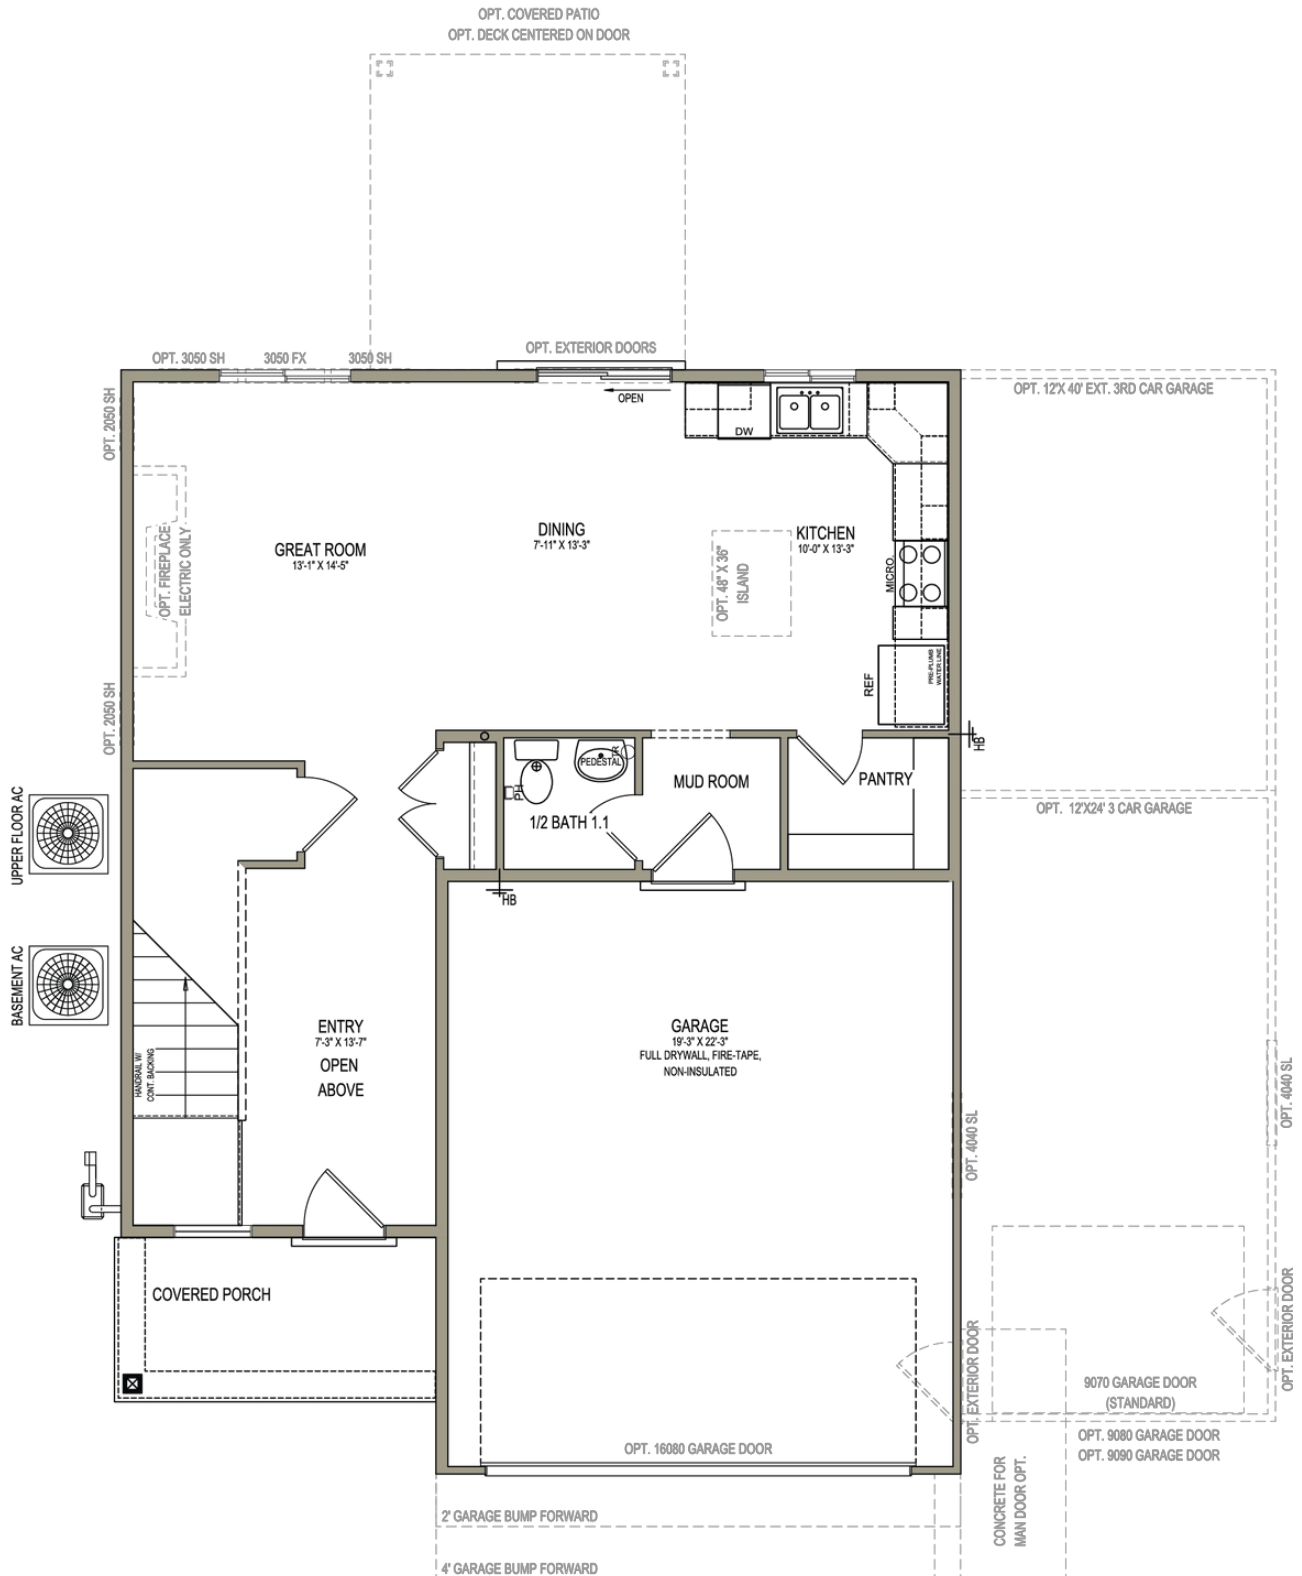

www.visionaryhomes.com

Sale Price

\$559,900

 1823 Sq.Ft.

 4 Bedrooms

 2 Car Garage

MAIN LEVEL - SLAB ON GRADE

*Visionary Homes reserves the right to change prices without notice. Approximate square footage and options shown in plan may not be included in base price.

UPPER LEVEL

*Visionary Homes reserves the right to change prices without notice. Approximate square footage and options shown in plan may not be included in base price.