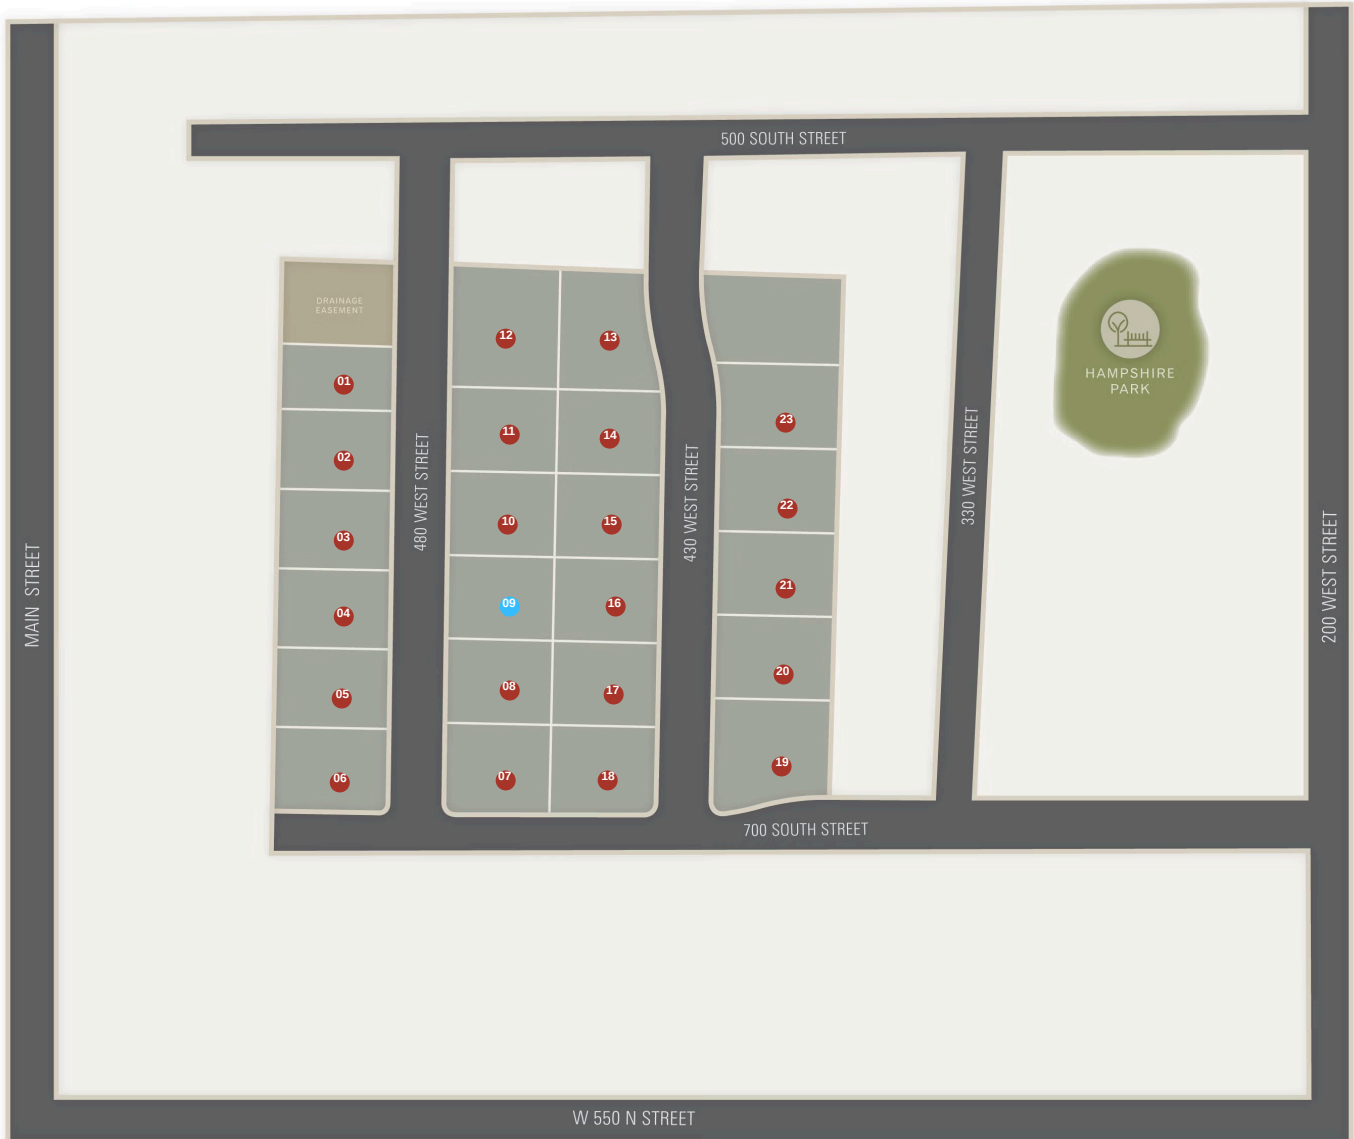

COPPER HEIGHTS - PROVIDENCE

www.visionaryhomes.com

● Quick Move-in ● Sold

*Visionary Homes reserves the right to change prices without notice. Approximate square footage and options shown in plan may not be included in base price.

COPPER HEIGHTS - PROVIDENCE

www.visionaryhomes.com

Lot #	Address	Lot Size	Status	Lot Premium
09	660 South 480 West	0.29 Acres	Spec For Sale	\$3,500
01	619 S. 480 W.	0.56 Acres	Sold	\$10,000
02	633 S. 480 W.	0.3 Acres	Sold	\$4,000
03	647 S. 480 W.	0.3 Acres	Sold	\$4,000
04	663 S. 480 W.	0.3 Acres	Sold	\$4,000
05	677 S. 480 W.	0.31 Acres	Sold	\$4,000
06	691 S. 480 W.	0.32 Acres	Sold	\$3,000
07	688 S. 480 W.	0.32 Acres	Sold	\$3,500
08	674 S. 480 W.	0.29 Acres	Sold	\$3,500
10	644 S. 480 W.	0.29 Acres	Sold	\$3,500
11	630 S. 480 W.	0.29 Acres	Sold	\$3,500

Lot #	Address	Lot Size	Status	Lot Premium
12	612 S. 480 W.	0.43 Acres	Sold	\$7,500
13	613 S. 430 W.	0.36 Acres	Sold	\$6,000
14	631 S. 430 W.	0.29 Acres	Sold	\$3,000
15	645 S. 430 W.	0.29 Acres	Sold	\$3,000
16	661 S. 430 W.	29.0 Acres	Sold	\$3,000
17	675 S. 430 W.	0.29 Acres	Sold	\$3,000
18	689 S. 430 W.	0.31 Acres	Sold	\$3,000
19	686 S. 430 W.	0.41 Acres	Sold	\$7,000
20	668 S. 430 W.	0.33 Acres	Sold	\$5,000
21	654 S. 430 W.	0.33 Acres	Sold	\$5,000
22	638 S. 430 W.	0.33 Acres	Sold	\$5,000

Lot #	Address	Lot Size	Status	Lot Premium
23	622 S. 430 W.	0.34 Acres	Sold	\$5,000

*Visionary Homes reserves the right to change prices without notice. Approximate square footage and options shown in plan may not be included in base price.