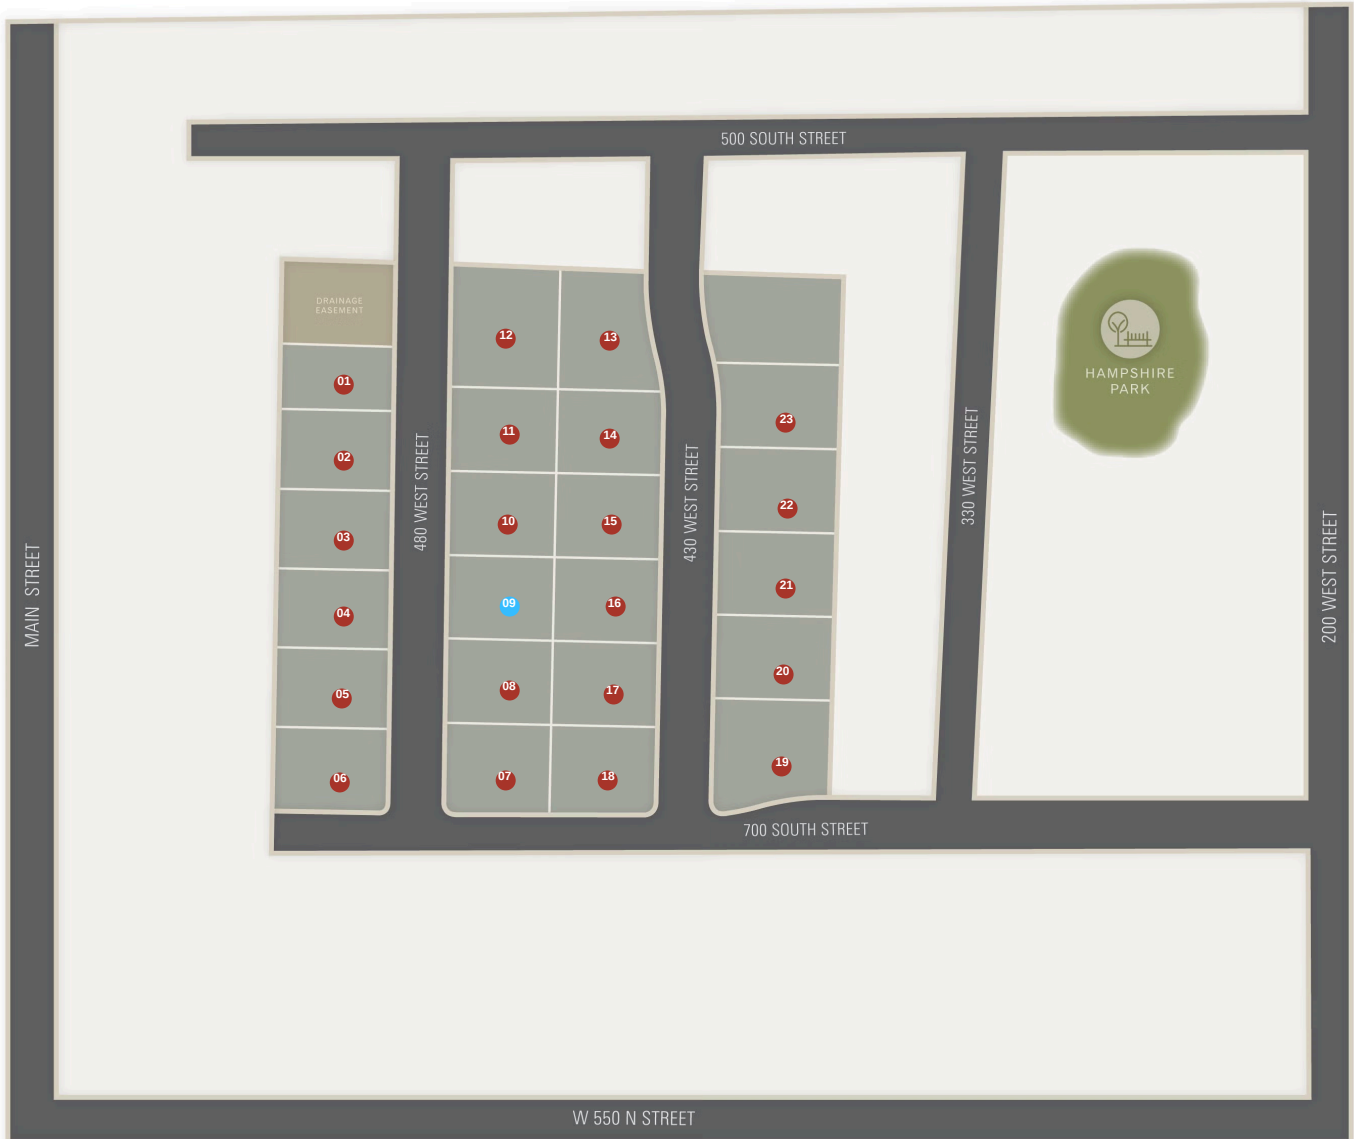

COPPER HEIGHTS - PROVIDENCE

www.visionaryhomes.com

● Quick Move-in ● Sold

*Visionary Homes reserves the right to change prices without notice. Approximate square footage and options shown in plan may not be included in base price.

COPPER HEIGHTS - PROVIDENCE

www.visionaryhomes.com

| Lot # | Address | Lot Size | Status | Lot Premium |
|-------|--------------------|------------|---------------|-------------|
| 09 | 660 South 480 West | 0.29 Acres | Spec For Sale | \$3,500 |
| 01 | 619 S. 480 W. | 0.56 Acres | Sold | \$10,000 |
| 02 | 633 S. 480 W. | 0.3 Acres | Sold | \$4,000 |
| 03 | 647 S. 480 W. | 0.3 Acres | Sold | \$4,000 |
| 04 | 663 S. 480 W. | 0.3 Acres | Sold | \$4,000 |
| 05 | 677 S. 480 W. | 0.31 Acres | Sold | \$4,000 |
| 06 | 691 S. 480 W. | 0.32 Acres | Sold | \$3,000 |
| 07 | 688 S. 480 W. | 0.32 Acres | Sold | \$3,500 |
| 08 | 674 S. 480 W. | 0.29 Acres | Sold | \$3,500 |
| 10 | 644 S. 480 W. | 0.29 Acres | Sold | \$3,500 |
| 11 | 630 S. 480 W. | 0.29 Acres | Sold | \$3,500 |

| Lot # | Address | Lot Size | Status | Lot Premium |
|-------|---------------|------------|--------|-------------|
| 23 | 622 S. 430 W. | 0.34 Acres | Sold | \$5,000 |

*Visionary Homes reserves the right to change prices without notice. Approximate square footage and options shown in plan may not be included in base price.