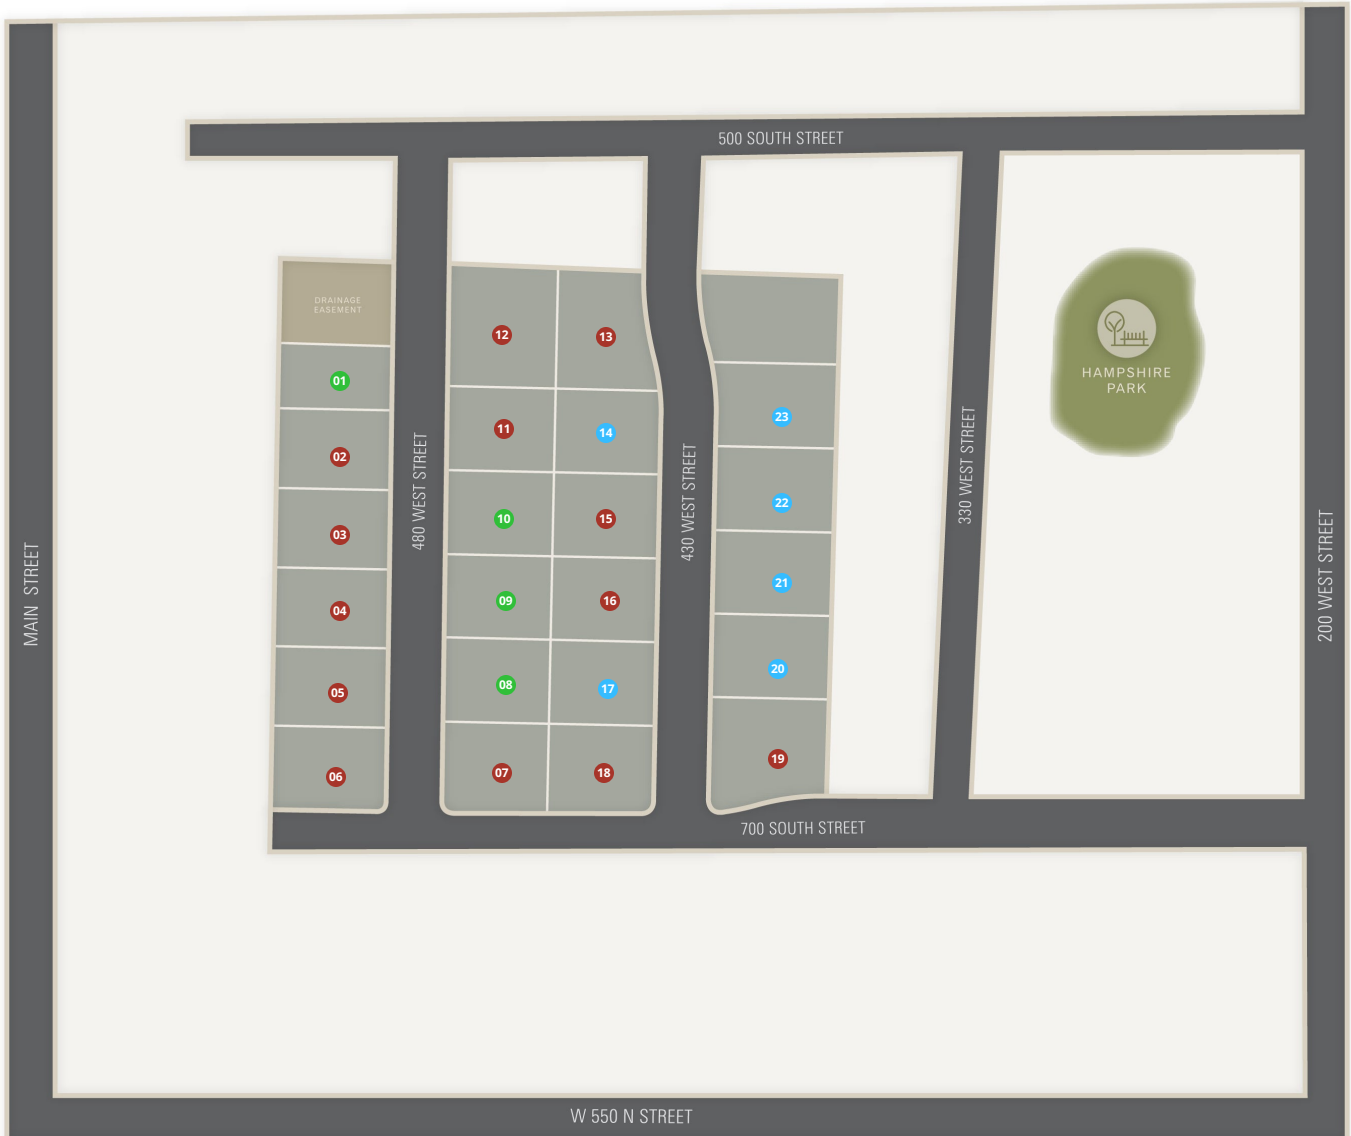

COPPER HEIGHTS - PROVIDENCE

www.visionaryhomes.com

● Available ● Quick Move-in ● Sold

*Visionary Homes reserves the right to change prices without notice. Approximate square footage and options shown in plan may not be included in base price.

COPPER HEIGHTS - PROVIDENCE

www.visionaryhomes.com

Lot #	Address	Lot Size	Status	Lot Premium
01	619 S. 480 W.	0.56 Acres	Lot Available	\$10,000
08	674 S. 480 W.	0.29 Acres	Lot Available	\$3,500
09	660 S. 480 W.	0.29 Acres	Lot Available	\$3,500
10	644 S. 480 W.	0.29 Acres	Lot Available	\$3,500
14	631 S. 430 W.	0.29 Acres	Lot Available	\$3,000
17	675 S. 430 W.	0.29 Acres	Lot Available	\$3,000
20	668 S. 430 W.	0.33 Acres	Lot Available	\$5,000
21	654 S. 430 W.	0.33 Acres	Lot Available	\$5,000
22	638 S. 430 W.	0.33 Acres	Lot Available	\$5,000
23	622 S. 430 W.	0.34 Acres	Lot Available	\$5,000
02	633 S. 480 W.	0.3 Acres	Sold	\$4,000

Lot #	Address	Lot Size	Status	Lot Premium
03	647 S. 480 W.	0.3 Acres	Sold	\$4,000
04	663 S. 480 W.	0.3 Acres	Sold	\$4,000
05	677 S. 480 W.	0.31 Acres	Sold	\$4,000
06	691 S. 480 W.	0.32 Acres	Sold	\$3,000
07	688 S. 480 W.	0.32 Acres	Sold	\$3,500
11	630 S. 480 W.	0.29 Acres	Sold	\$3,500
12	612 S. 480 W.	0.43 Acres	Sold	\$7,500
13	613 S. 430 W.	0.36 Acres	Sold	\$6,000
15	645 S. 430 W.	0.29 Acres	Sold	\$3,000
16	661 S. 430 W.	29.0 Acres	Sold	\$3,000
18	689 S. 430 W.	0.31 Acres	Sold	\$3,000

Lot #	Address	Lot Size	Status	Lot Premium
19	686 S. 430 W.	0.41 Acres	Sold	\$7,000

*Visionary Homes reserves the right to change prices without notice. Approximate square footage and options shown in plan may not be included in base price.