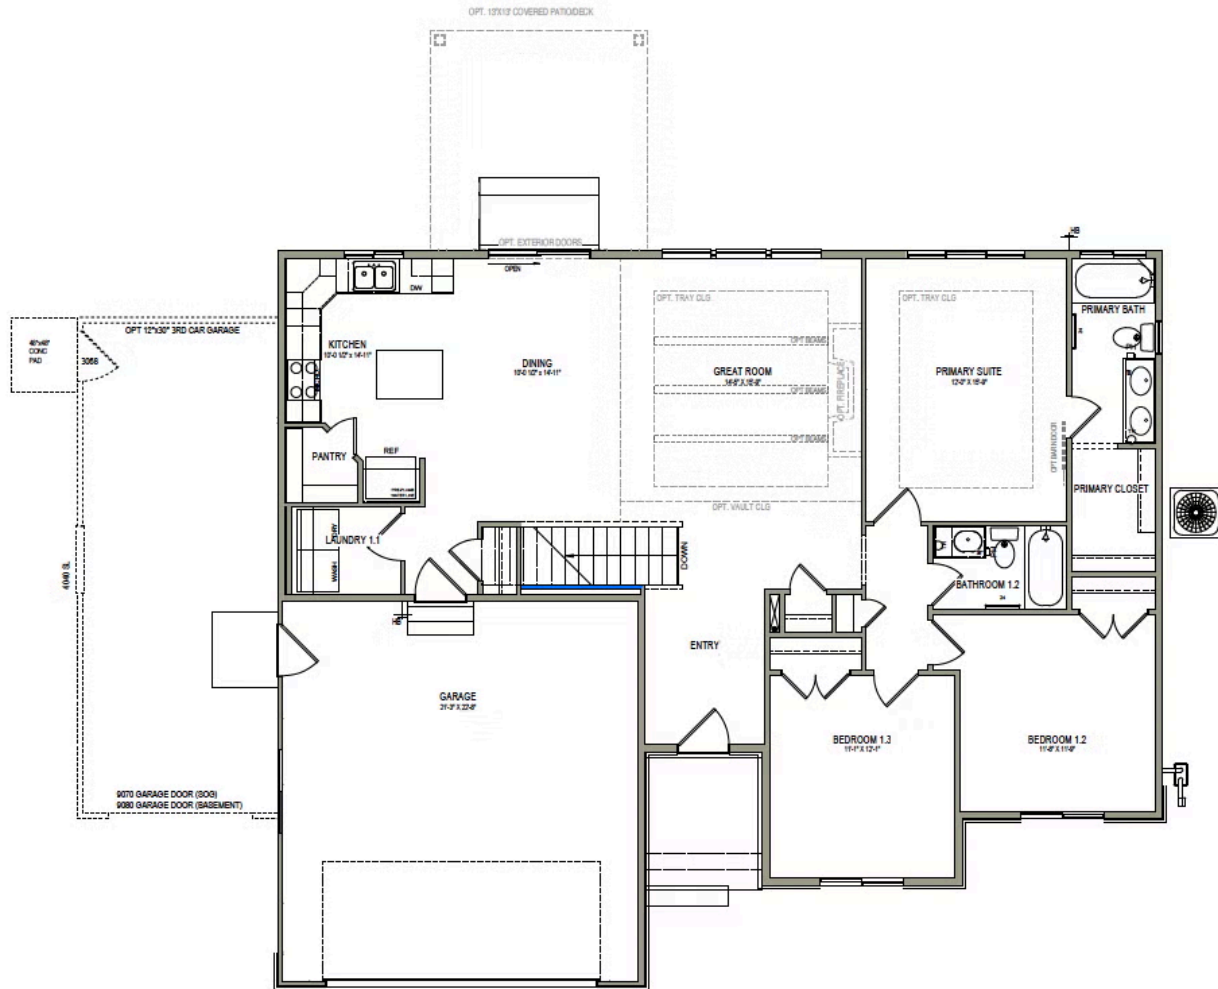

www.visionaryhomes.com

Fairview

3 Elevations Available

 2,961 Total Sq.Ft.

 1,540 Finished Sq.Ft.

 3 - 6 Bedrooms

 2 - 3 Bathrooms

 2 - 3 Car Garage

Let The Fairview invite you in as you'll be greeted by a spacious entry to the great room that is open to the dining and kitchen space. With a total of 3 bedrooms and 2 baths. On one side of the rambler home, you'll discover two bedrooms, a full bath, and a breathtaking owner's suite with a large walk-in closet and bathroom.

Craftsman

Farmhouse

Traditional w/Stucco

MAIN LEVEL W/ UNFINISHED BASEMENT

UNFINISHED BASEMENT