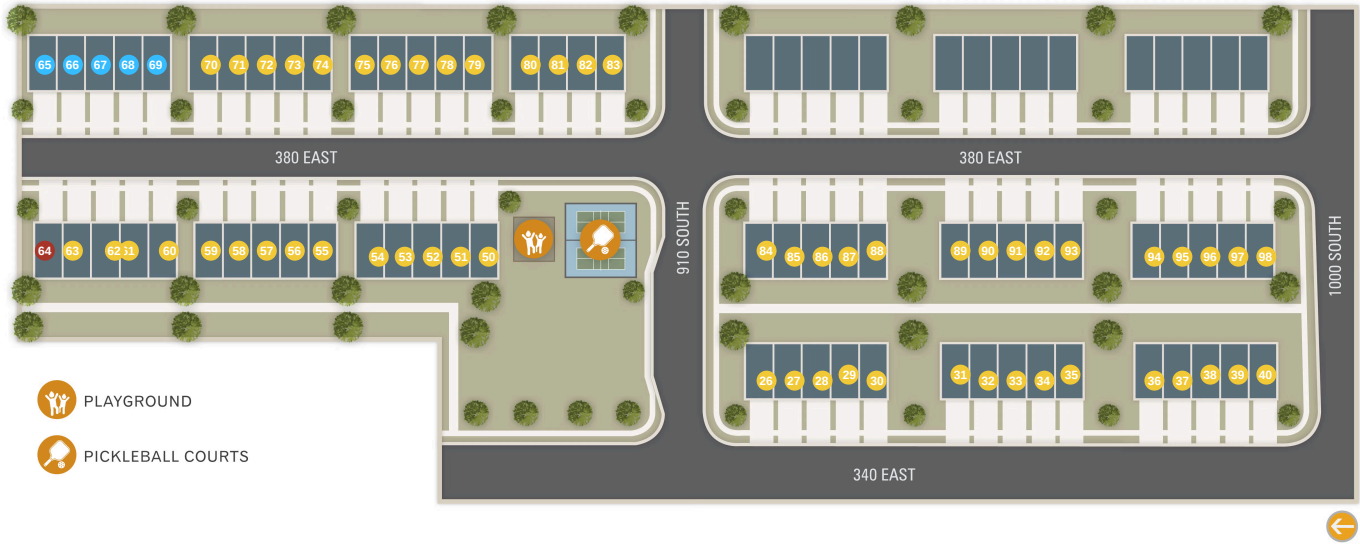

MEADOWS AT SKY VIEW - SMITHFIELD (TOWNHOMES)

www.visionaryhomes.com

● Quick Move-in ● Future Lot ● Sold

*Visionary Homes reserves the right to change prices without notice. Approximate square footage and options shown in plan may not be included in base price.

MEADOWS AT SKY VIEW - SMITHFIELD (TOWNHOMES)

www.visionaryhomes.com

Lot #	Address	Lot Size	Status	Lot Premium
65	834 S 380 E		Spec For Sale	
66	838 S 380 E		Spec For Sale	
67	842 S 380 E		Spec For Sale	
68	846 S 380 E		Spec For Sale	
69	850 S 380 E		Spec For Sale	
26	926 S 340 E		Future Lot	
27	930 S 340 E		Future Lot	
28	934 S 340 E		Future Lot	
29	938 S 340 E		Future Lot	
30	942 S 340 E		Future Lot	
31	950 S 340 E		Future Lot	