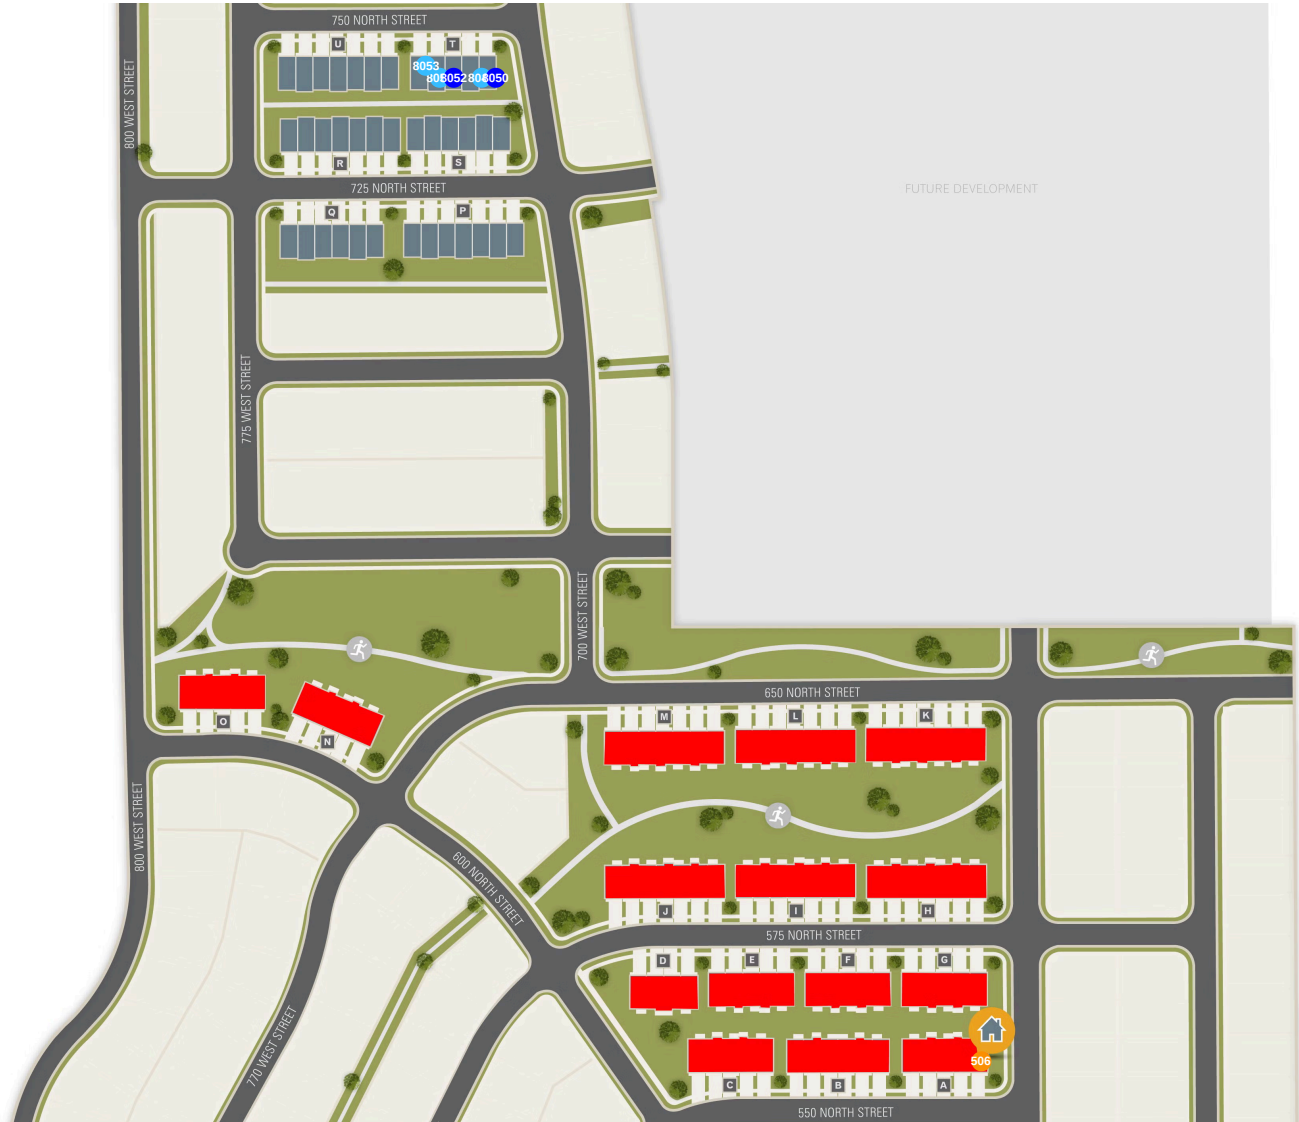

THE VILLAGE AT FOX MEADOWS - SMITHFIELD (TOWNHOMES)

www.visionaryhomes.com

● Pending ● Quick Move-in ● Model Home ● Sold

*Visionary Homes reserves the right to change prices without notice. Approximate square footage and options shown in plan may not be included in base price.

THE VILLAGE AT FOX MEADOWS - SMITHFIELD (TOWNHOMES)

www.visionaryhomes.com

Lot #	Address	Lot Size	Status	Lot Premium
506	The Village at Fox Meadows Townhome Model		Model Home	
8049	712 W 750 N		Spec For Sale	
8051	724 W 750 N		Spec For Sale	
8053	736 W 750 N		Spec For Sale	
8050	718 W 750 N		Sold	
8052	730 W 750 N		Sold	