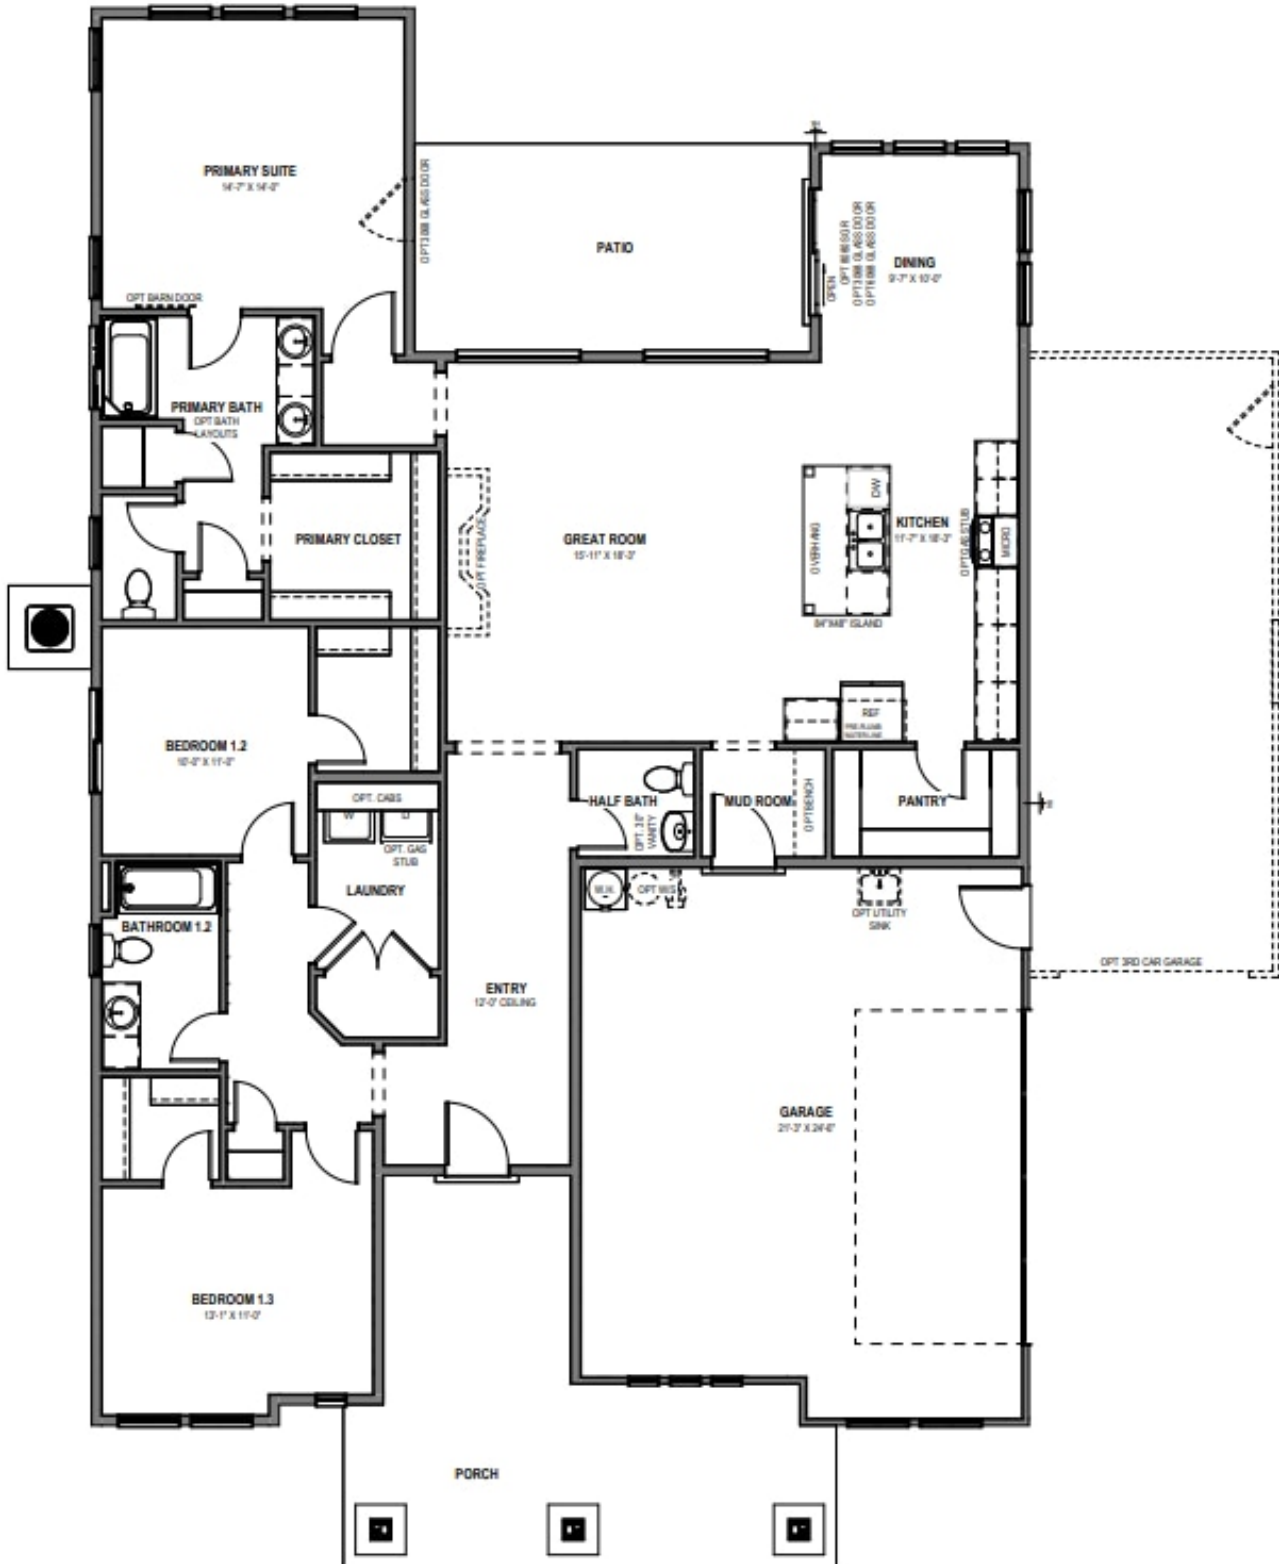

www.visionaryhomes.com

Sale Price

\$727,368

 1,983 Sq.Ft.

 3 Bedrooms

 3 Car Garage

MAIN LEVEL - SLAB ON GRADE

*Visionary Homes reserves the right to change prices without notice. Approximate square footage and options shown in plan may not be included in base price.