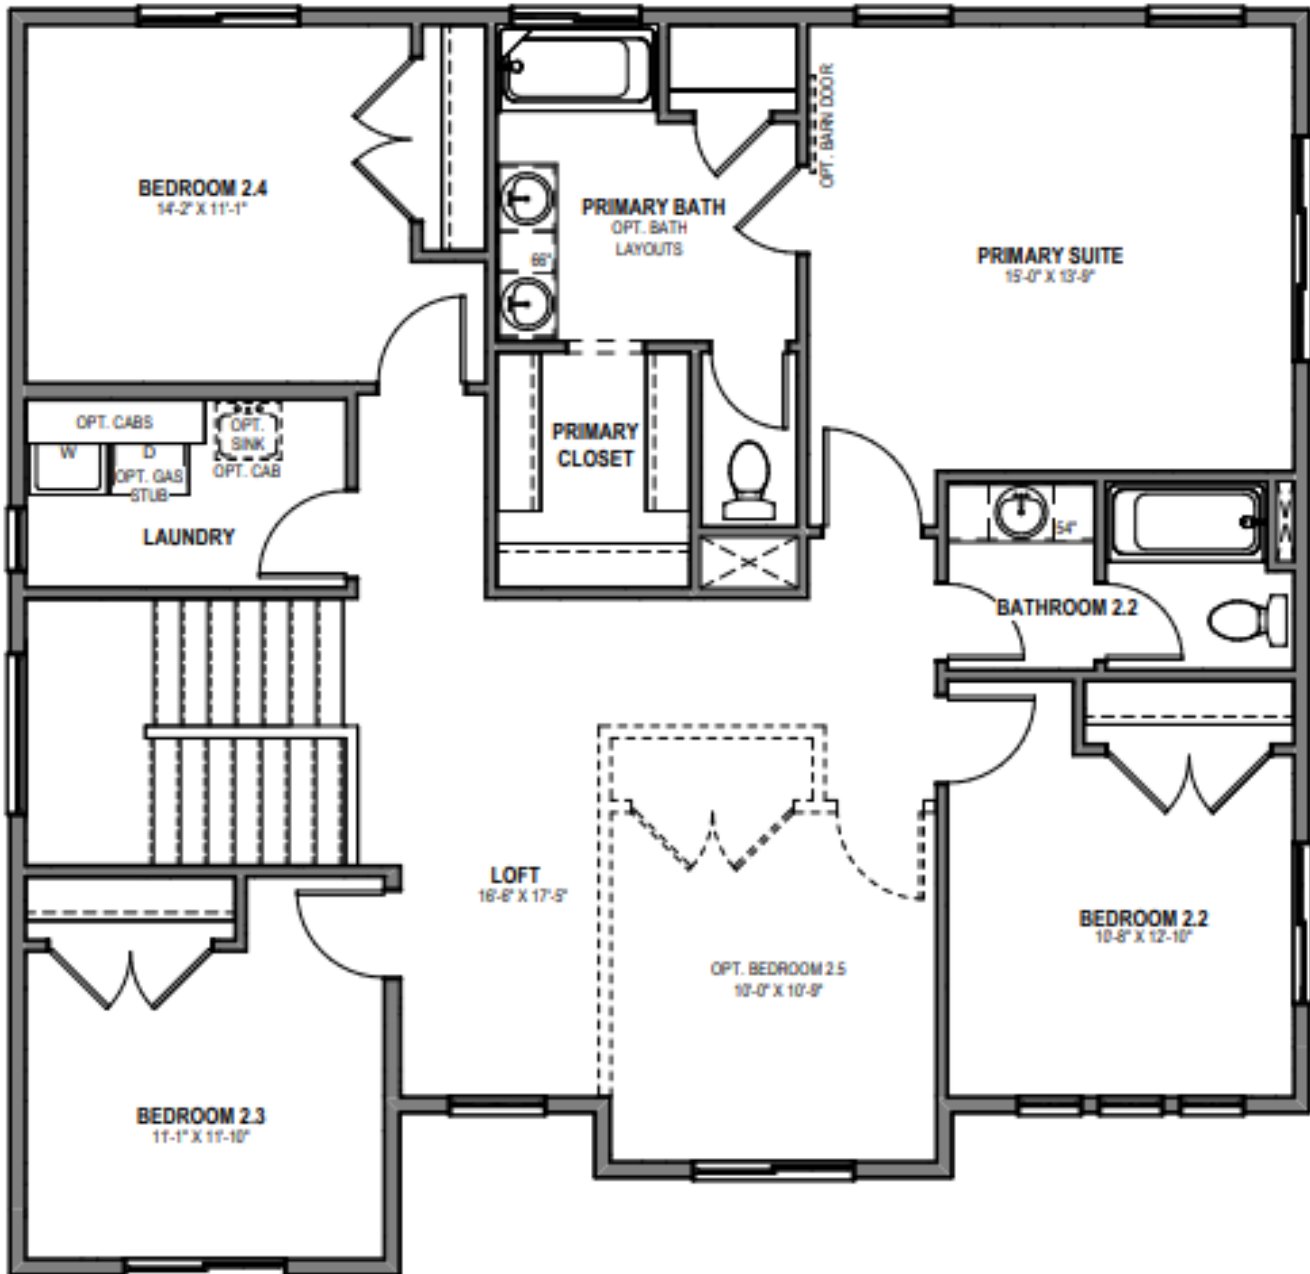

[www.visionaryhomes.com](http://www.visionaryhomes.com)

**Sale Price**

**\$739,990**

 2,552 Sq.Ft.

 4 Bedrooms

 2 Car Garage

Let The Anasazi welcome you in with the open-to-below entryway for plenty of natural lighting to shine into your living space. The Anasazi includes 4 bedrooms and 2.5 bathrooms, with a flex room off the entry to turn into anything from a home office to a craft room or additional bedroom. The main living space has an open-concept layout, for a natural flow from the kitchen to family room. Upstairs you'll discover a loft for additional space in your home, a convenient laundry room, and the spacious primary suite that includes a gorgeous bathroom, and large walk-in closet.

MAIN LEVEL - SLAB ON GRADE

\*Visionary Homes reserves the right to change prices without notice. Approximate square footage and options shown in plan may not be included in base price.

UPPER LEVEL

\*Visionary Homes reserves the right to change prices without notice. Approximate square footage and options shown in plan may not be included in base price.