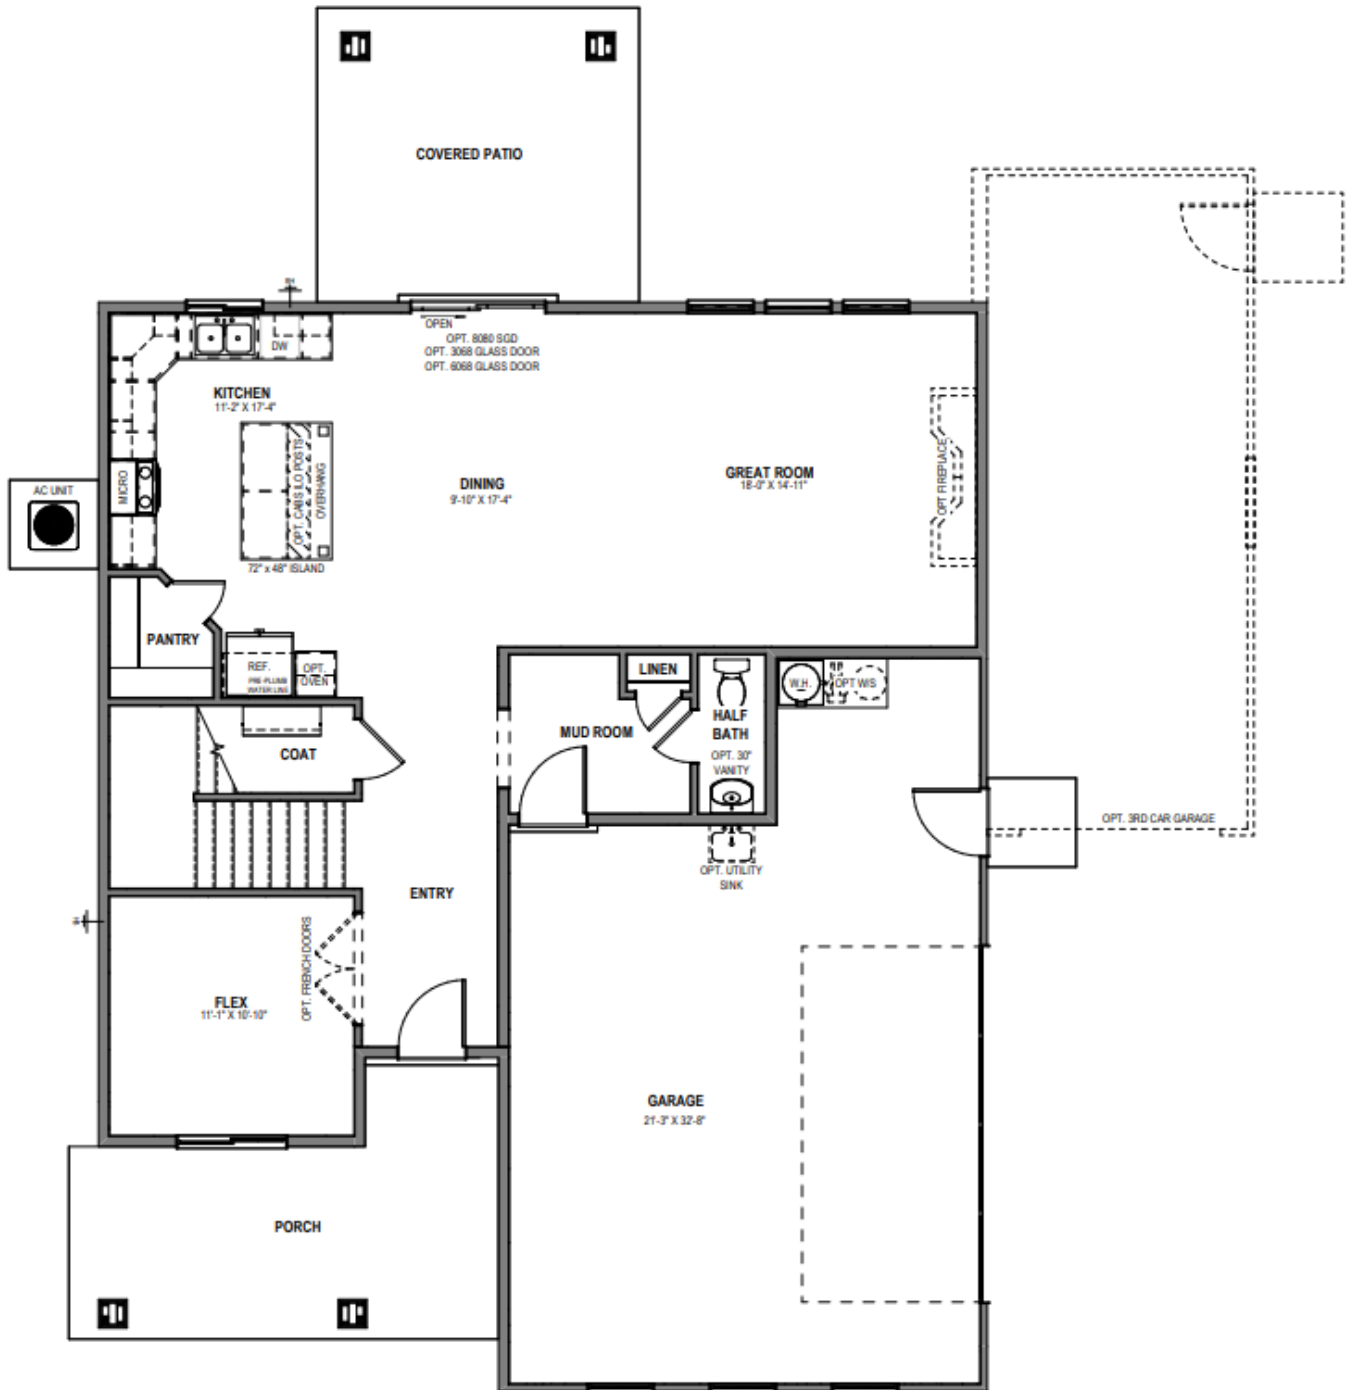

[www.visionaryhomes.com](http://www.visionaryhomes.com)

**Sale Price**

**\$739,990**

 2,552 Sq.Ft.

 4 Bedrooms

 2 Car Garage

Let The Anasazi welcome you in with the open-to-below entryway for plenty of natural lighting to shine into your living space. The Anasazi includes 4 bedrooms and 2.5 bathrooms, with a flex room off the entry to turn into anything from a home office to a craft room or additional bedroom. The main living space has an open-concept layout, for a natural flow from the kitchen to family room. Upstairs you'll discover a loft for additional space in your home, a convenient laundry room, and the spacious primary suite that includes a gorgeous bathroom, and large walk-in closet.

MAIN LEVEL - SLAB ON GRADE

\*Visionary Homes reserves the right to change prices without notice. Approximate square footage and options shown in plan may not be included in base price.

UPPER LEVEL

\*Visionary Homes reserves the right to change prices without notice. Approximate square footage and options shown in plan may not be included in base price.