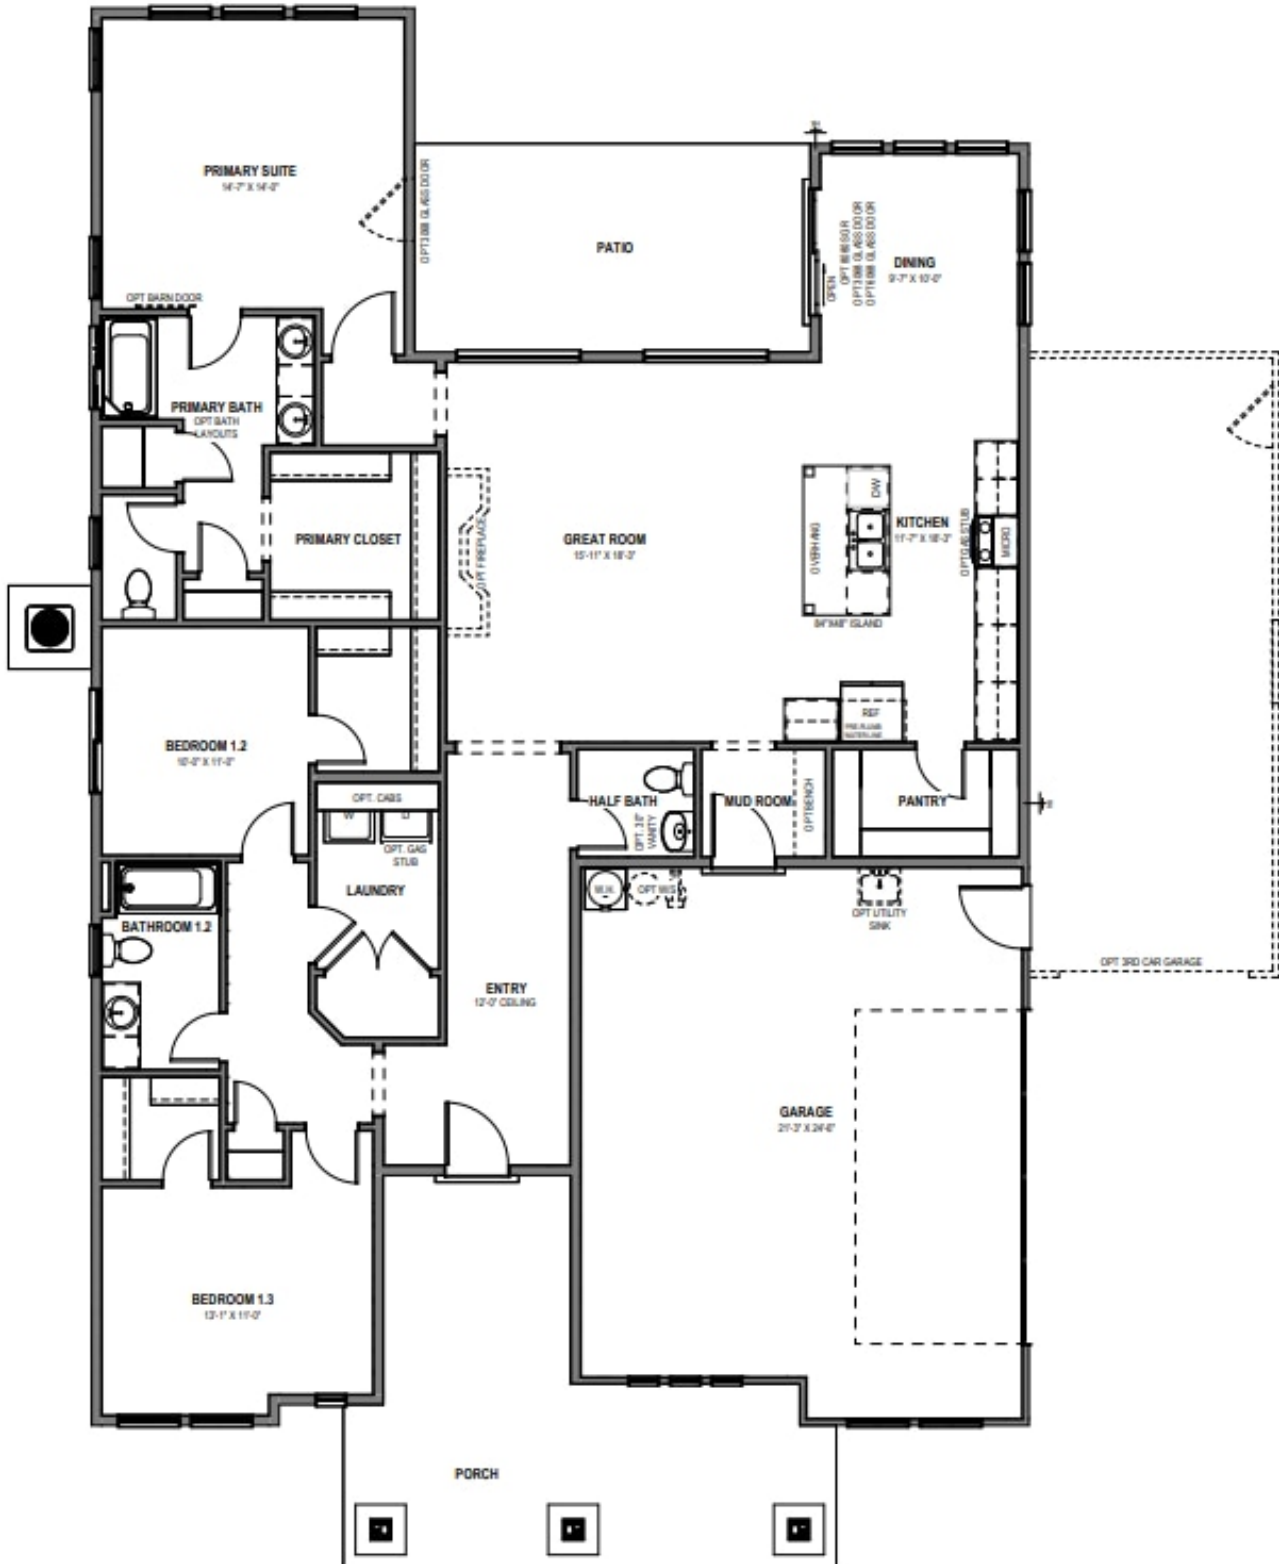

www.visionaryhomes.com

Sale Price

\$668,635

 1,983 Sq.Ft.

 3 Bedrooms

 3 Car Garage

MAIN LEVEL - SLAB ON GRADE

*Visionary Homes reserves the right to change prices without notice. Approximate square footage and options shown in plan may not be included in base price.