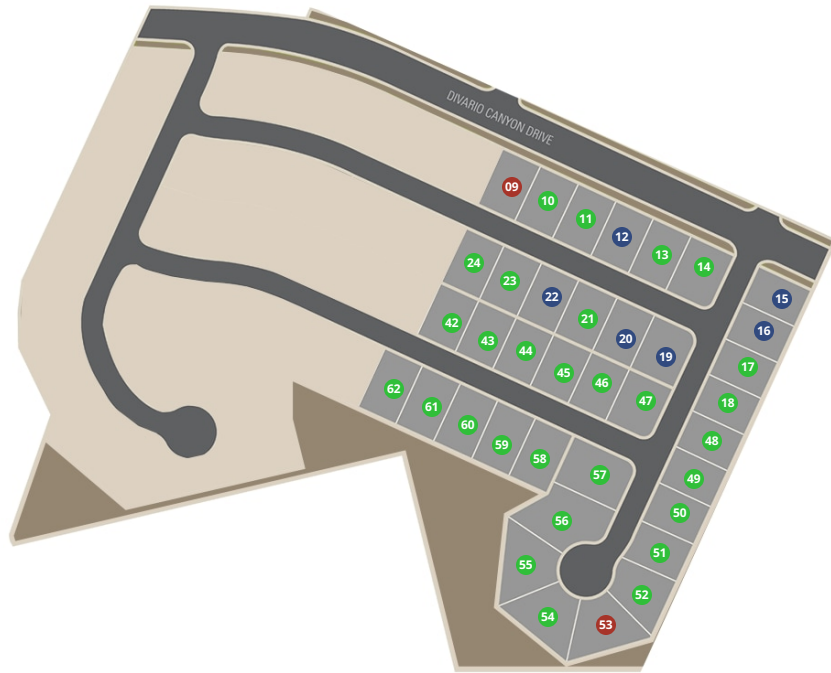

www.visionaryhomes.com

● Available ● Quick Move-in ● Sold

Two-Story plans are only available on lots 15-18 & 48-55

www.visionaryhomes.com

Lot #	Address	Lot Size	Status	Details
12	2642 W Brenta Way	0.19 Acres	Spec For Sale	View this home »
15	727 S Mincio Ln	0.18 Acres	Spec For Sale	View this home »
16	735 S Mincio Ln	0.17 Acres	Spec For Sale	View this home »
19	2617 W Brenta Way	0.21 Acres	Spec For Sale	View this home »
20	2633 W Brenta Way	0.18 Acres	Spec For Sale	View this home »
22	2649 W Brenta Way	0.18 Acres	Spec For Sale	View this home »
10		0.19 Acres	Lot Available	
11		0.19 Acres	Lot Available	
13		0.19 Acres	Lot Available	Available Plans
14		0.19 Acres	Lot Available	Available Plans
17		0.17 Acres	Lot Available	

www.visionaryhomes.com

Lot #	Address	Lot Size	Status	Details
18		0.17 Acres	Lot Available	
21		0.18 Acres	Lot Available	Available Plans
23		0.18 Acres	Lot Available	
24		0.18 Acres	Lot Available	
42		0.18 Acres	Lot Available	
43		0.18 Acres	Lot Available	
44		0.18 Acres	Lot Available	
45		0.18 Acres	Lot Available	
46		0.18 Acres	Lot Available	
47		0.18 Acres	Lot Available	
48		0.17 Acres	Lot Available	

*Visionary Homes reserves the right to change prices without notice. Approximate square footage and options shown in plan may not be included in base price.

www.visionaryhomes.com

Lot #	Address	Lot Size	Status	Details
49		0.17 Acres	Lot Available	
50		0.18 Acres	Lot Available	
51		0.18 Acres	Lot Available	
52		0.22 Acres	Lot Available	
54		0.25 Acres	Lot Available	
55		0.28 Acres	Lot Available	
56		0.31 Acres	Lot Available	
57		0.27 Acres	Lot Available	
58		0.2 Acres	Lot Available	
59		0.2 Acres	Lot Available	
60		0.2 Acres	Lot Available	

www.visionaryhomes.com

Lot #	Address	Lot Size	Status	Details
61		0.2 Acres	Lot Available	
62		0.2 Acres	Lot Available	
09	2664 W Brenta Way	0.19 Acres	Sold	
53		0.25 Acres	Sold	