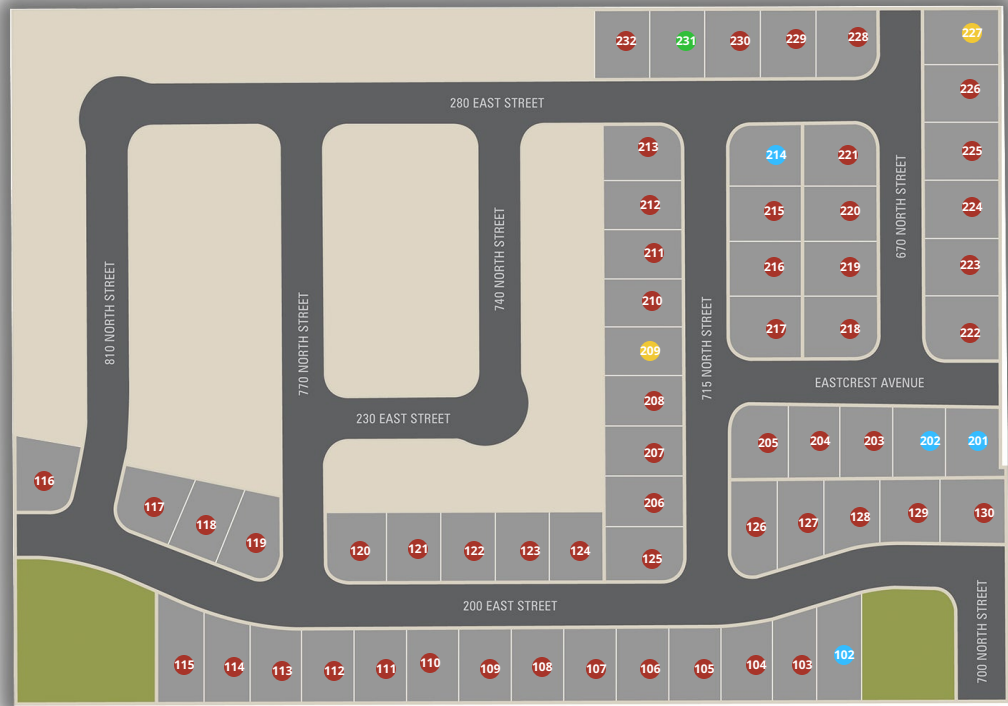

BEVAN ESTATES - TOOELE

www.visionaryhomes.com

● Available ● Quick Move-in ● Future Lot ● Sold

*Visionary Homes reserves the right to change prices without notice. Approximate square footage and options shown in plan may not be included in base price.

www.visionaryhomes.com

Lot #	Address	Lot Size	Status	Lot Premium
102	705 North 200 East	0.18 Acres	Spec For Sale	
201	679 N Eastcrest Ave	0.16 Acres	Spec For Sale	
202	681 N Eastcross Ave	0.16 Acres	Spec For Sale	
214	272 E 715 N	0.19 Acres	Spec For Sale	
231	718 North 280 East	0.16 Acres	Lot Available	
209	241 East 715 North	0.16 Acres	Future Lot	
227	292 East 670 North	0.18 Acres	Future Lot	
103	707 North Brooke Ave	0.16 Acres	Sold	
104	711 North Brooke Ave	0.16 Acres	Sold	
105	715 North Brooke Ave	0.16 Acres	Sold	
106	719 North Brooke Ave	0.16 Acres	Sold