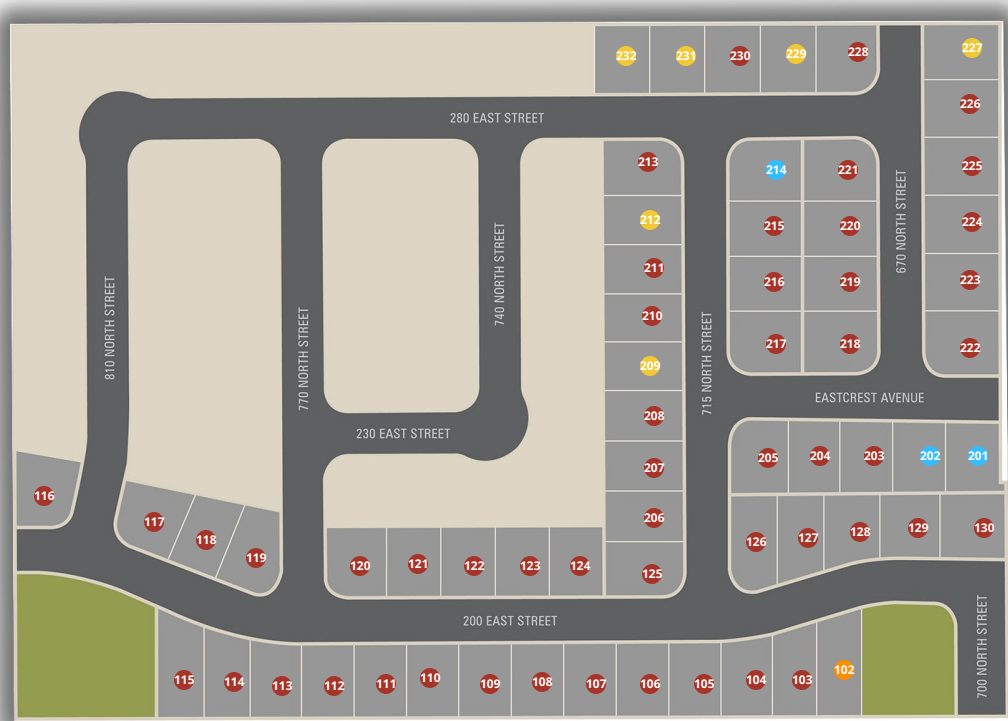

BEVAN ESTATES - TOOELE

www.visionaryhomes.com

● Quick Move-in ● Model Home ● Future Lot ● Sold

*Visionary Homes reserves the right to change prices without notice. Approximate square footage and options shown in plan may not be included in base price.

BEVAN ESTATES - TOOEELE

www.visionaryhomes.com

Lot #	Address	Lot Size	Status	Lot Premium
102	Bevan Estates Model Home	0.18 Acres	Model Home	
201	679 N Eastcrest Ave	0.16 Acres	Spec For Sale	
202	681 N Eastcress Ave	0.16 Acres	Spec For Sale	
214	272 E 715 N	0.19 Acres	Spec For Sale	
209	241 East 715 North	0.16 Acres	Future Lot	
212	263 East 715 North	0.16 Acres	Future Lot	
227	292 East 670 North	0.18 Acres	Future Lot	
229	702 North 280 East	0.16 Acres	Future Lot	
231	718 North 280 East	0.16 Acres	Future Lot	
232	718 North 280 East	0.16 Acres	Future Lot	
103	707 North Brooke Ave	0.16 Acres	Sold	

*Visionary Homes reserves the right to change prices without notice. Approximate square footage and options shown in plan may not be included in base price.