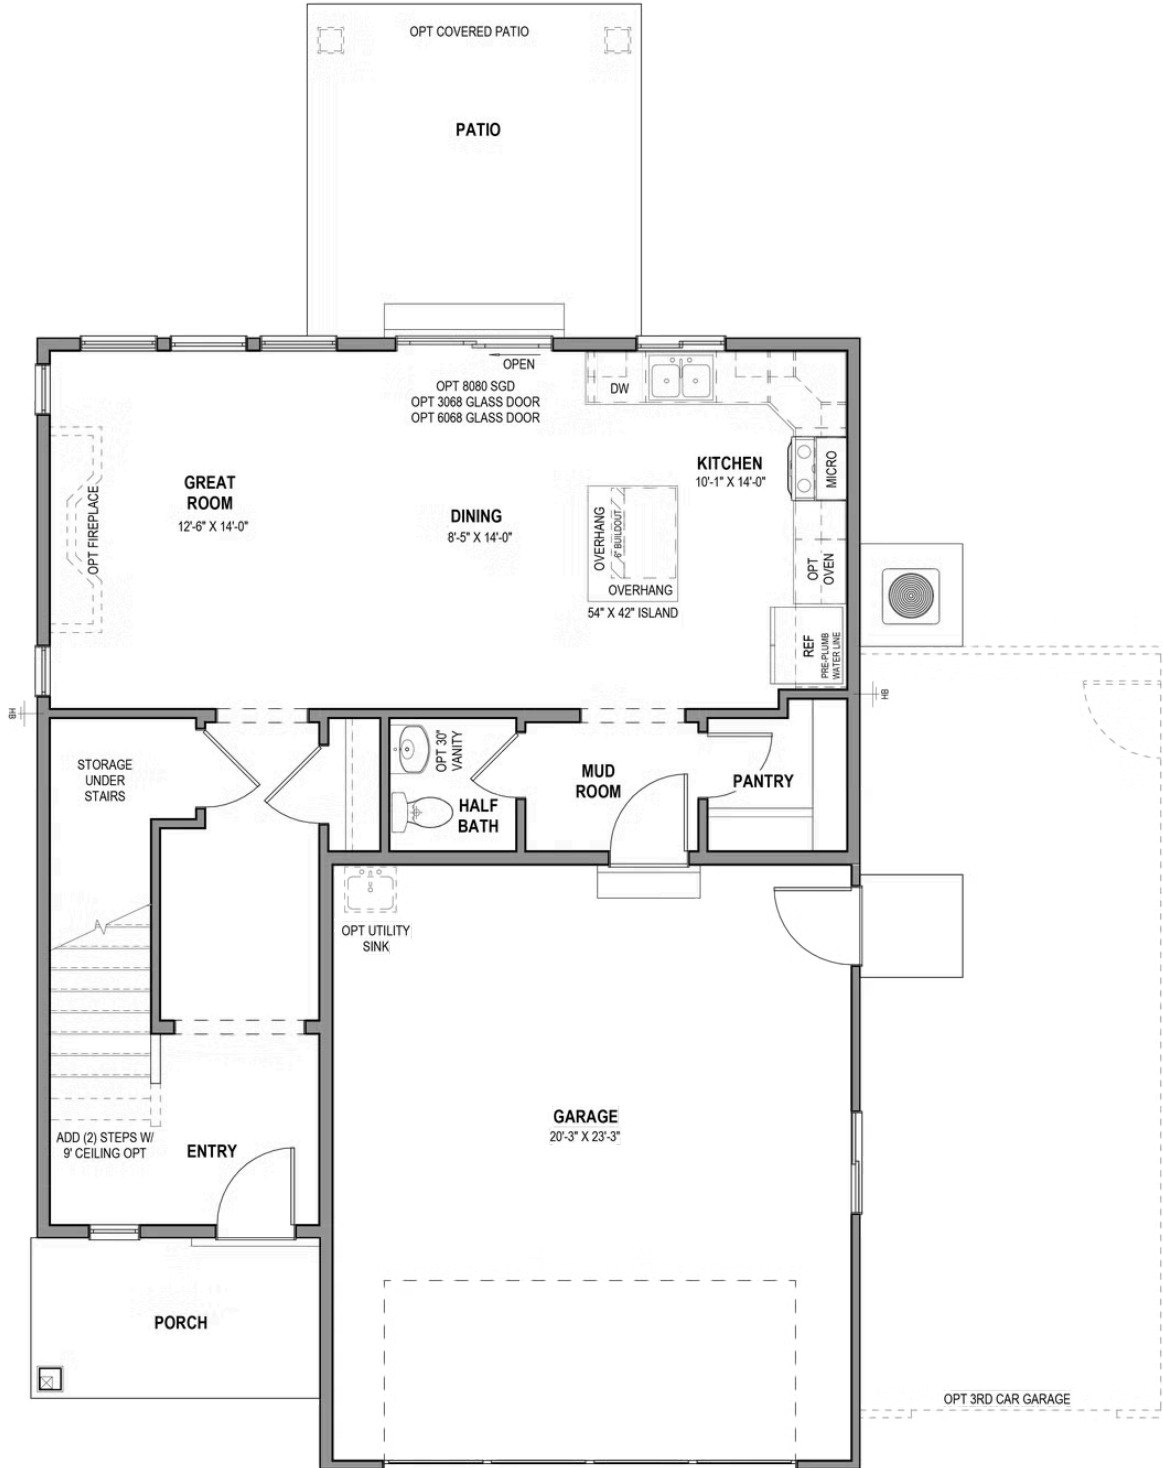

www.visionaryhomes.com

Sale Price

\$444,900

 1,923 Sq.Ft.

 3 Bedrooms

 2 Car Garage

Make the Key Lime your new home! As you enter the home, you'll find a spacious entryway with a staircase leading upstairs. Through the entry hallway lies the open-concept main living space. The great room boasts lots of windows letting in plenty of natural light. In the kitchen, you'll find a large kitchen island and a walk-in pantry. Off the kitchen sits a mud room and half bath. Go upstairs to find a loft to use as a study space, home office, or play area. Across the hall, you'll find the primary suite with an ensuite bathroom and a large walk-in closet. Also upstairs lies 2 additional bedrooms, both with walk-in closets, a shared bathroom, a laundry room, and a linen closet. You and your family will love making memories in this stunning home!

MAIN LEVEL - SLAB ON GRADE

UPPER LEVEL