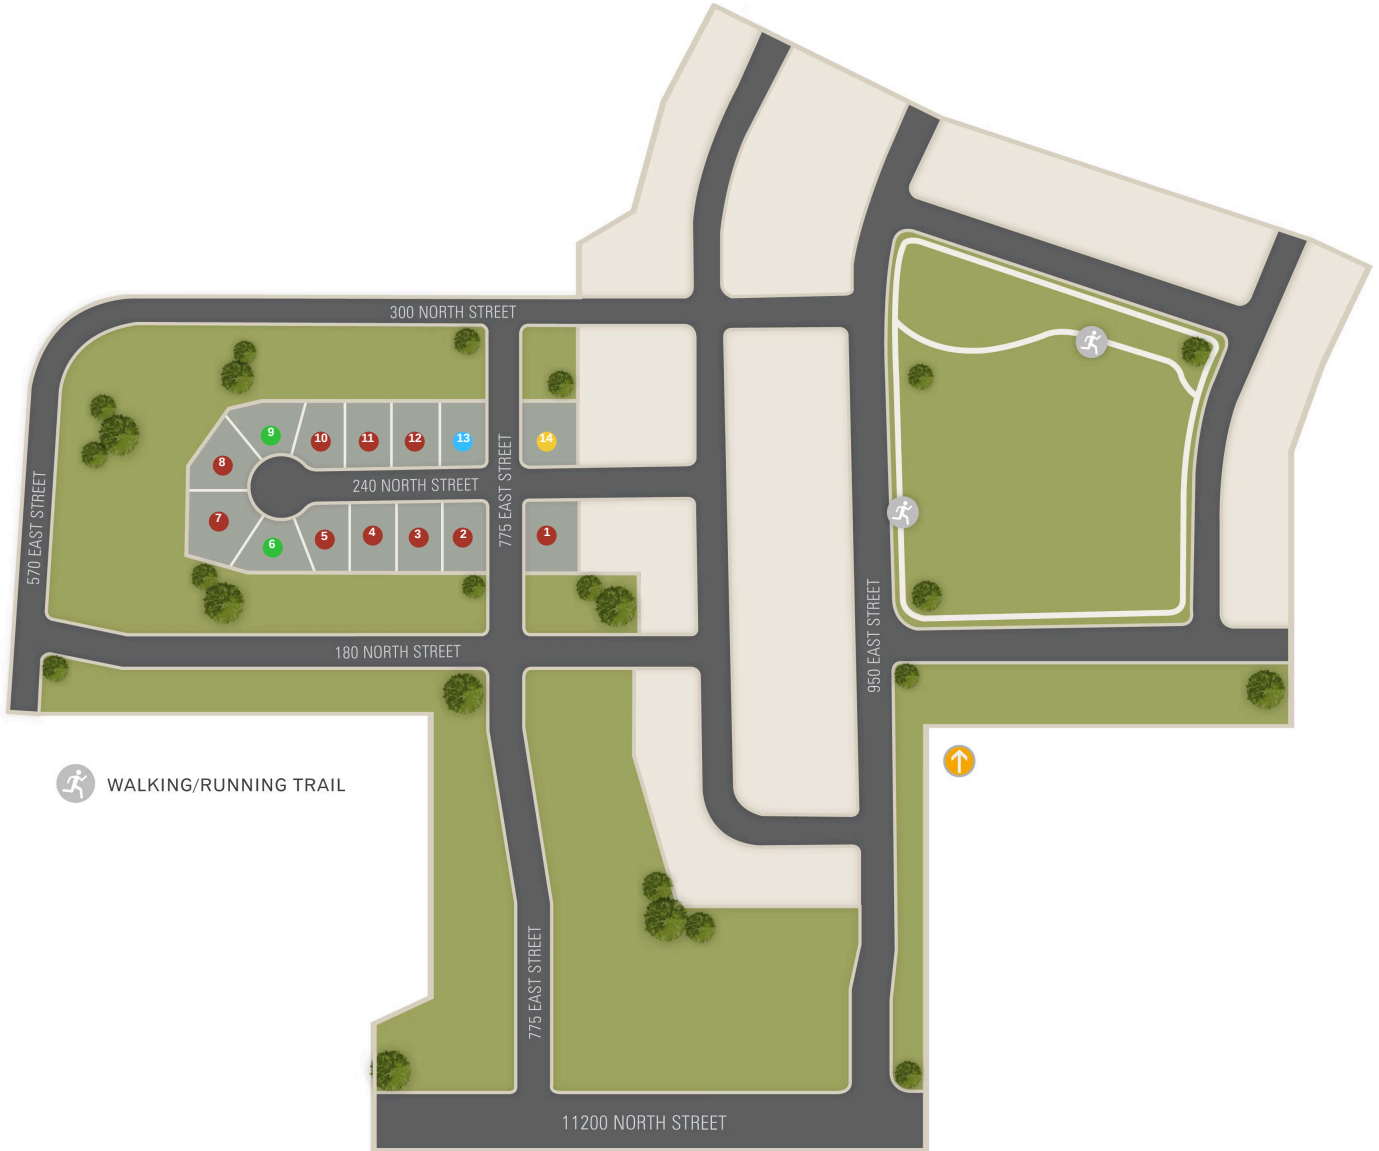

RIVER'S EDGE - TREMONTON

www.visionaryhomes.com

● Available ● Quick Move-in ● Future Lot ● Sold

 WALKING/RUNNING TRAIL

*Visionary Homes reserves the right to change prices without notice. Approximate square footage and options shown in plan may not be included in base price.

RIVER'S EDGE - TREMONTON

www.visionaryhomes.com

Lot #	Address	Lot Size	Status	Lot Premium
13	733 E 240 N		Spec For Sale	
6	632 E 240 N		Lot Available	\$10,000
9	535 E 240 N		Lot Available	\$10,000
14	783 E 240 N		Future Lot	
1	760 E 240 N		Sold	
2	736 E 240 N		Sold	
3	694 E 240 N		Sold	
4	668 E 240 N		Sold	
5	662 E 240 N		Sold	
7	620 E 240 N		Sold	\$10,000
8	623 E 240 N		Sold	\$10,000

*Visionary Homes reserves the right to change prices without notice. Approximate square footage and options shown in plan may not be included in base price.

RIVER'S EDGE - TREMONTON

www.visionaryhomes.com

Lot #	Address	Lot Size	Status	Lot Premium
10	645 E 240 N		Sold	
11	665 E 240 N		Sold	
12	691 E 240 N		Sold	

*Visionary Homes reserves the right to change prices without notice. Approximate square footage and options shown in plan may not be included in base price.