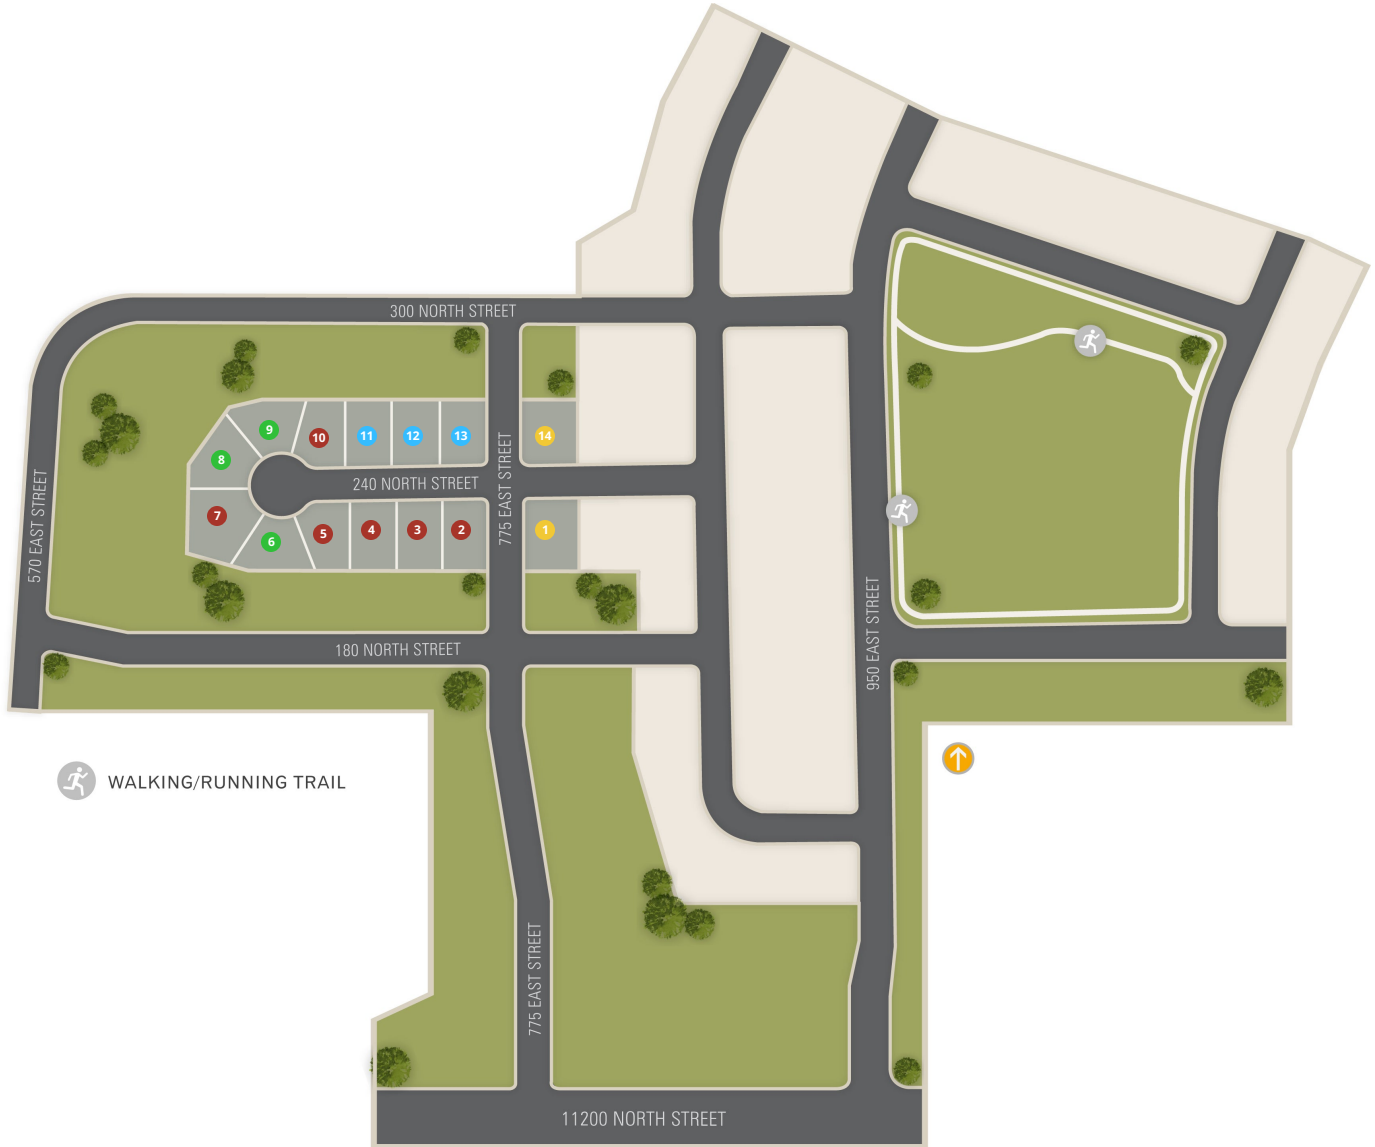

RIVER'S EDGE - TREMONTON

www.visionaryhomes.com

● Available ● Quick Move-in ● Future Lot ● Sold

 WALKING/RUNNING TRAIL

*Visionary Homes reserves the right to change prices without notice. Approximate square footage and options shown in plan may not be included in base price.

RIVER'S EDGE - TREMONTON

www.visionaryhomes.com

Lot #	Address	Lot Size	Status	Lot Premium
6	632 E 240 N		Lot Available	\$10,000
8	623 E 240 N		Lot Available	\$10,000
9	535 E 240 N		Lot Available	\$10,000
11	665 E 240 N		Lot Available	
12	691 E 240 N		Lot Available	
13	733 E 240 N		Lot Available	
1	760 E 240 N		Future Lot	
14	783 E 240 N		Future Lot	
2	736 E 240 N		Sold	
3	694 E 240 N		Sold	
4	668 E 240 N		Sold	

*Visionary Homes reserves the right to change prices without notice. Approximate square footage and options shown in plan may not be included in base price.

RIVER'S EDGE - TREMONTON

www.visionaryhomes.com

Lot #	Address	Lot Size	Status	Lot Premium
5	662 E 240 N		Sold	
7	620 E 240 N		Sold	\$10,000
10	645 E 240 N		Sold	

*Visionary Homes reserves the right to change prices without notice. Approximate square footage and options shown in plan may not be included in base price.