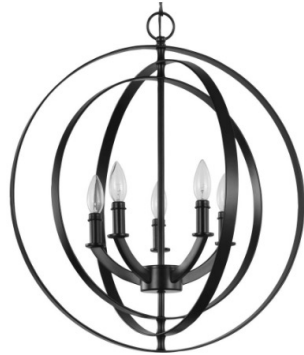

Debut Collection 9-Light Farmhouse
Graphite
1VLAT
H 34.5" x W 36"
(Option foyer)

Debut Collection 9-Light Farmhouse
Brushed Nickel
1VLAR
H 34.5" x W 36"
(Option foyer)

Kellwyn Collection 4-Light Transitional
Matte Black
AQCEF
H 31.75" x W 18"
(Option foyer)

Kellwyn Collection 4-Light Transitional
Brushed Nickel
AQCEE
H 31.75" x W 18"
(Option foyer)

FOYER LIGHTS

Palacio Collection 4-Light
Vintage Gold
AJCY2
H 26.5" x W 15"
(Option foyer)

Astra Collection 8-Light
Antique Bronze w/ Gold
AJAZN
H 19.63" x W 42.38"
(Option foyer)

Astra Collection 8-Light
Brushed Nickel
AJAZM
H 19.63" x W 42.38"
(Option foyer)

Equinox Collection 5-Light Sphere
Matte Black
AMENN
H 24.38" x W 22"
(Option foyer)

Inverse Collection LED Modern
Brushed Nickel
AQH97
H 2.4" x W 30"
(Option foyer)