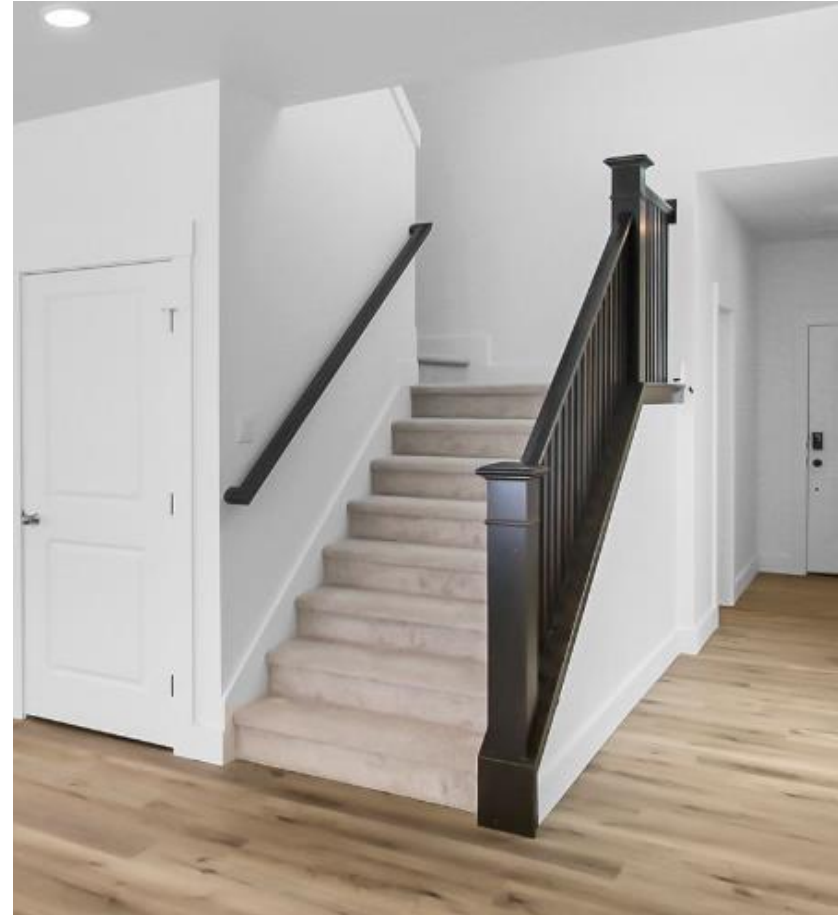

A modern kitchen featuring a large island with a white marble countertop and a white subway tile backsplash. The kitchen has dark wood cabinets, a white refrigerator, and a double oven. A chandelier with multiple lights hangs over the island. Two white bar stools are tucked under the island. The text "RAILING CATALOG" is overlaid in large, bold, black letters, and "Visionary Homes Design" is overlaid in a yellow rounded rectangle below it.

Painted 5" Newel/Pyramid Rail & Metal Classic Black Straight Balusters

*Post style may vary slightly per division

Option 7 (North & Central)

Option 2 (South)

Stain Grade 5" Flat Newel/Pyramid Rail & Stained Wood Balusters