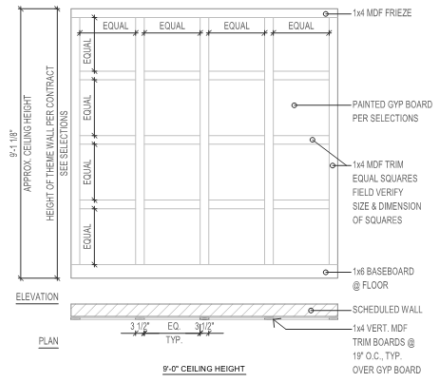

Theme Walls

Peony Theme Wall Detail