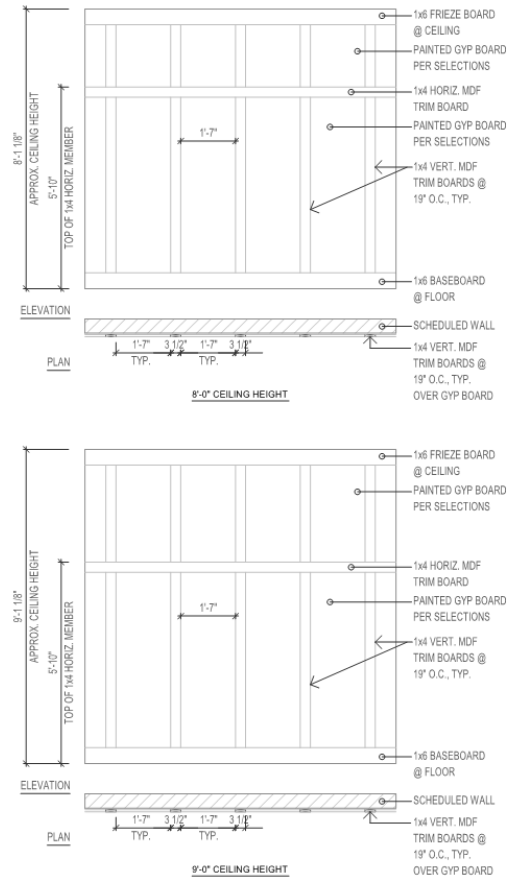

Theme Walls

Dahlia Theme Wall Detail