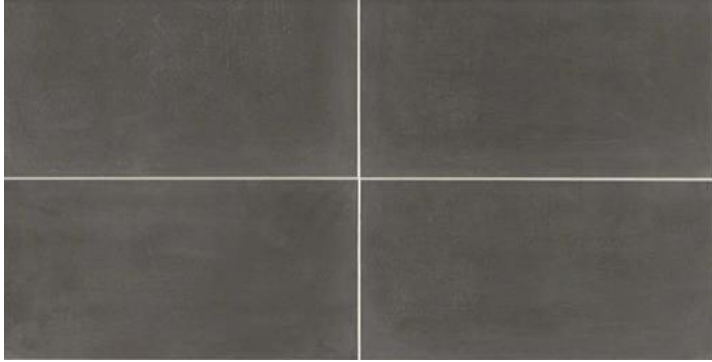

LV 4 TILE

* Shower Surrounds, Floor Tile

Moroccan Concrete – Charcoal MC57 12x24